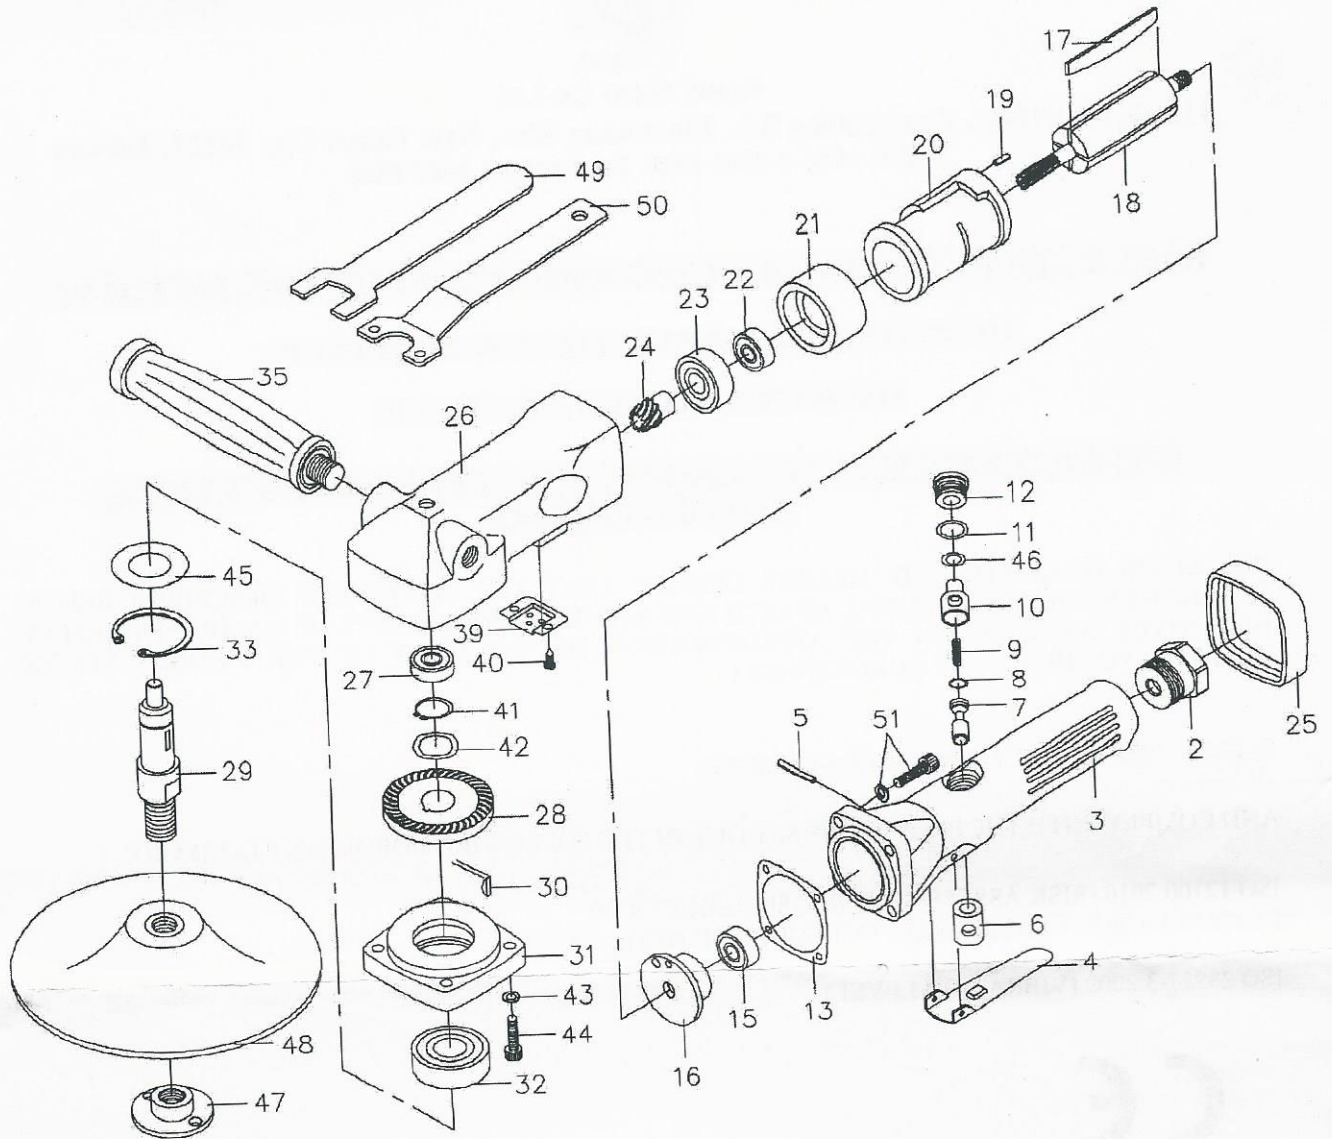

HEAVY DUTY AIR ANGLE POLISHER

6751

INDEX NO.	DESCRIPTION	REQ'D NO.	INDEX NO.	DESCRIPTION	REQ'D NO.
02	Air Inlet	1	26	Motor Housing	1
03	Valve Body	1	27	Bearing	1
04	Lever	1	28	Bevel Gear	1
05	Lever Pin	1	29	Spindle	1
06	Valve Bushing	1	30	Woodruff Key	1
07	Valve Stem	1	31	Housing Cap	1
08	O-Ring	1	32	Bearing	1
09	Valve Spring	1	33	Retaining Ring	1
10	Air Controller	1	35	Handle	1
11	O-Ring	1	39	Exhaust Deflector	1
12	Valve Screw	1	40	Exhaust Deflector Screw	2
13	Gasket	1	41	Retaining Ring	1
15	Bearing	1	42	Wave Washer	1
16	Rear End Plate	1	43	Spring Washer	4
17	Rotor Blade	4	44	Screw	4
18	Rotor	1	45	Wave Washer	1
19	Cylinder Pin	1	46	O-Ring	1
20	Cylinder	1	47	Locknut	1
21	Front End Plate	1	48	7" Sanding Pad	1
22	Bearing	1	49	Wrench	1
23	Bearing	1	50	Wrench	1
24	Pinion	1	51	Screw	4
25	Housing Band	1			

2005.12.00 2010.03.31
2006.12.19 2011.03.28