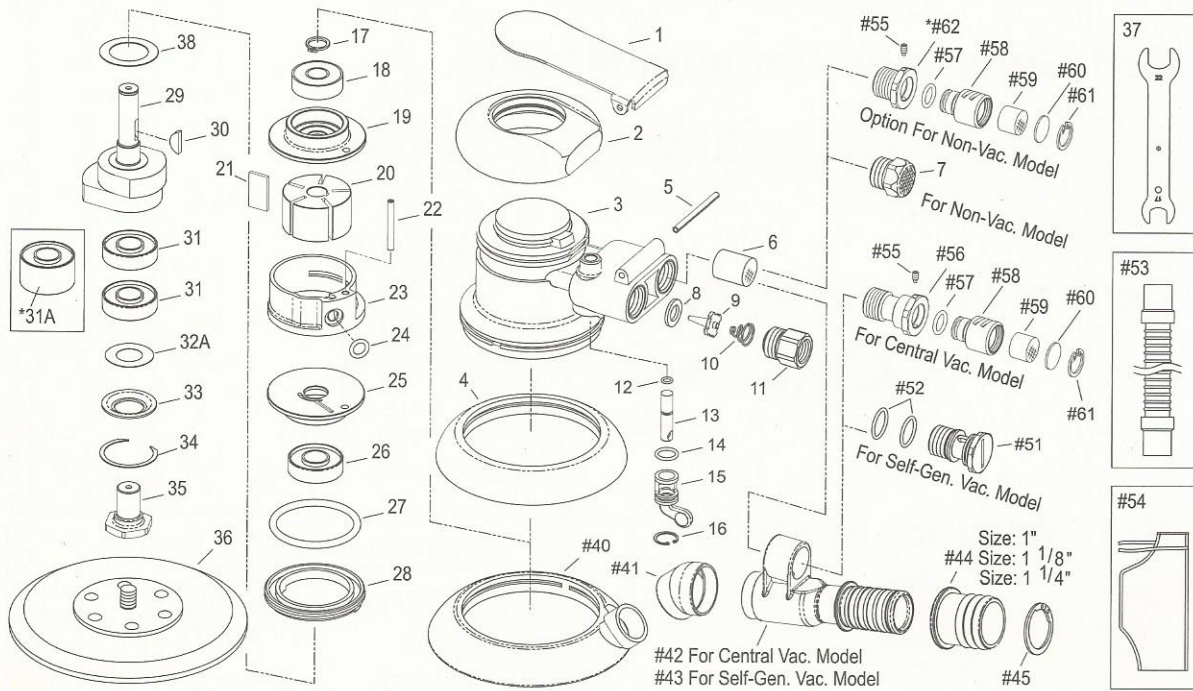

RANDOM ORBITAL PALM SANDER

No.	Part No.	Description	Q'ty
1	310106000	Valve Lever	1
2	310500200	Housing Cover	1
3	310500100	Motor Housing	1
4	310500500	Non-Vac Shroud	1
5	700030420	Spring Pin	1
6	310507000	Muffler	1
7	310506900	Muffle Cover	1
8	310106300	Valve Seat	1
9	310506400	Throttle Valve	1
10	310106500	Spring	1
11	310106600	Hose Fitting	1
12	718004500	O-Ring	1
13	310506100	Valve Tappet	1
14	717010000	O-Ring	1
15	310506200	Regulator	1
16	732012000	Snap Ring	1
17	731010000	Snap Ring	1
18	705600020	Ball Bearing	1
19	310504101	Upper End Plate	1
20	310504201	Rotor	1
21	310504301	Blade	5
22	700030280	Spring Pin	1
23	310504401	Cylinder	1
24	715007000	O-Ring	1
25	310504501	Lower End Plate	1
26	705600120	Ball Bearing	1
27	716040000	O-Ring	1
28	310500400	Retainer Nut	1
29	310504701	Shaft, 5" x 5mm	1
*29	310504704	Shaft, 3" & 4" x 2.5mm	1
*29	310504705	Shaft, 3" & 4" x 5mm	1
*29	310504708	Shaft, 3" & 4" x 9.5mm	1
*29	310504700	Shaft, 5" x 2.5mm	1
*29	310504706	Shaft, 5" x 9.5mm	1
*29	310504702	Shaft, 6" x 2.5mm	1
*29	310504703	Shaft, 6" x 5mm	1
*29	310504707	Shaft, 6" x 9.5mm	1