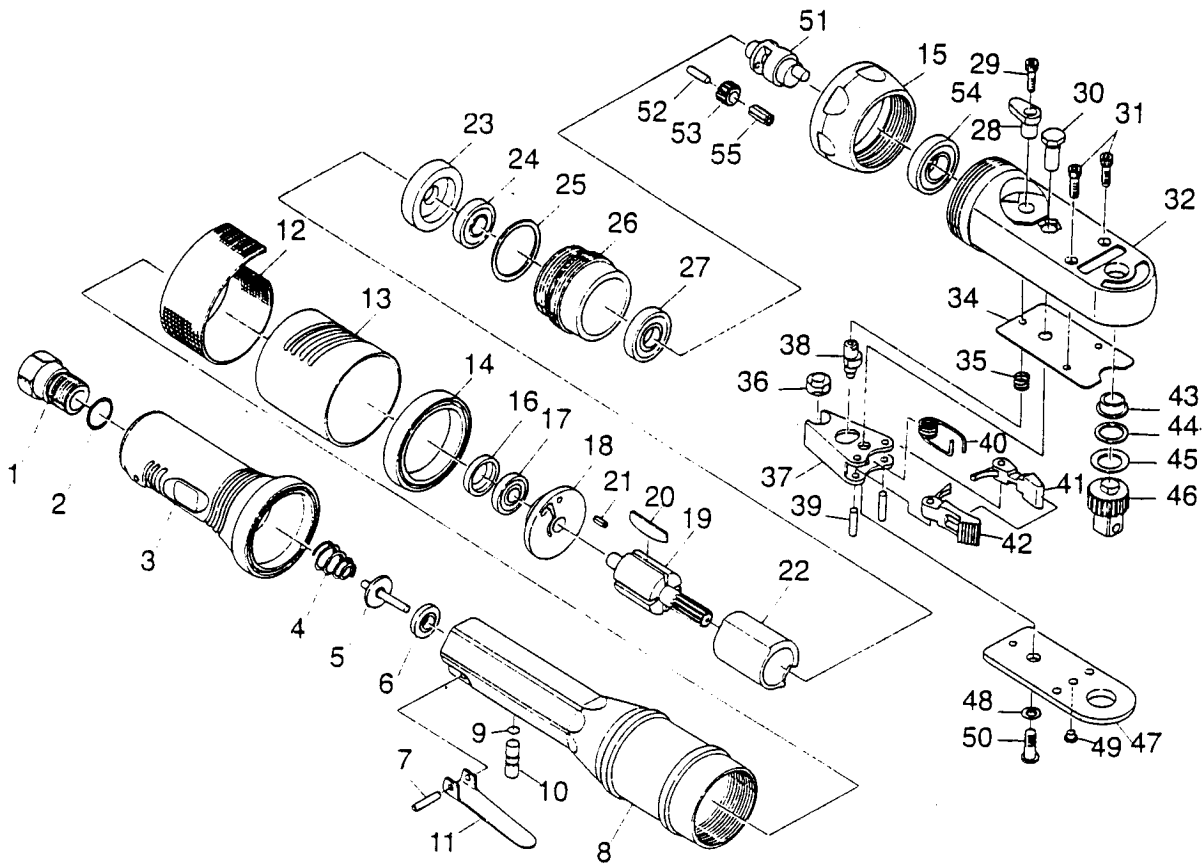

1/2" SQ. DRIVE RATCHET WRENCH

SP-7777

INDEX NO.	PARTS NO.	DESCRIPTION	QTY. / TOOL
1	7776-01	INLET BUSHING	1
2	7776-02	O-RING	1
3	7776-03	HANDLE COVER	1
4	7776-04	VALVE SPRING	1
5	7776-05	VALVE	1
6	7776-06	VALVE SEAT	1
7	7776-07	SPRING PIN	1
8	7776-08	MOTOR HOUSING	1
9	7776-09	PUSH PIN O-RING	1
10	7776-10	VALVE SHAFT	1
11	7776-11	THROTTLE LEVER	1
12	7776-12	EXHAUST SCREEN	1
13	7776-13	EXHAUST COVER	1
14	7776-14	BAND	1
15	7776-15	CLAMP NUT	1
16	7776-16	BEARING CAP	1
17	7776-17	BALL BEARING	1
18	7776-18	REAR END PLATE	1
19	7776-19	ROTOR	1
20	7776-20	ROTOR BLADE	4
21	7776-21	SPRING PIN	1
22	7776-22	CYLINDER	1
23	7776-23	FRONT END PLATE	1
24	7776-24	BALL BEARING	1
25	7776-25	INTERNAL GEAR SPACER	1
26	7776-26	INTERNAL GEAR	1
27	7776-27	BALL BEARING	1
28	7776-28	REVERSE SWITCH	1

INDEX NO.	PARTS NO.	DESCRIPTION	QTY. / TOOL
29	7776-29	TORX HEAD SCREW	1
30	7776-30	PIVOT POST	1
31	7776-31	SOC. HEAD CAP SCREW	2
32	7776-32	STEEL HOUSING	1
33	7776-33	LOCKNUT	1
34	7776-34	WEAR PLATE	1
35	7776-35	SPRING	1
36	7776-36	DRIVE BUSHING	1
37	7776-37	DRIVE LINK	1
38	7776-38	REVERSE CAM	1
39	7776-39	DOWEL PIN	2
40	7776-40	TORSION SPRING	1
41	7776-41	PAWL (SINGLE)	1
42	7776-42	PAWL (DOUBLE)	1
43	7776-43	BUSHING	1
44	7776-44	FRICTION WASHER	1
45	7776-45	BELLEVILLE WASHER	1
46	* 7777-46	SQUARE DRIVE ASSY. (1/2")	1
47	* 7777-47	COVER PLATE (1/2")	1
48	7776-48	WASHER	1
49	7776-49	GREASE FITTING	1
50	7776-50	BUTTON HEAD SCREW	1
51	7776-51	PLANET CARRIER	1
52	7776-52	PLANET GEAR PIN	2
53	7776-53	PLANET GEAR	2
54	7776-54	BALL BEARING	1
55	7776-55	NEEDLE ROLLER	22