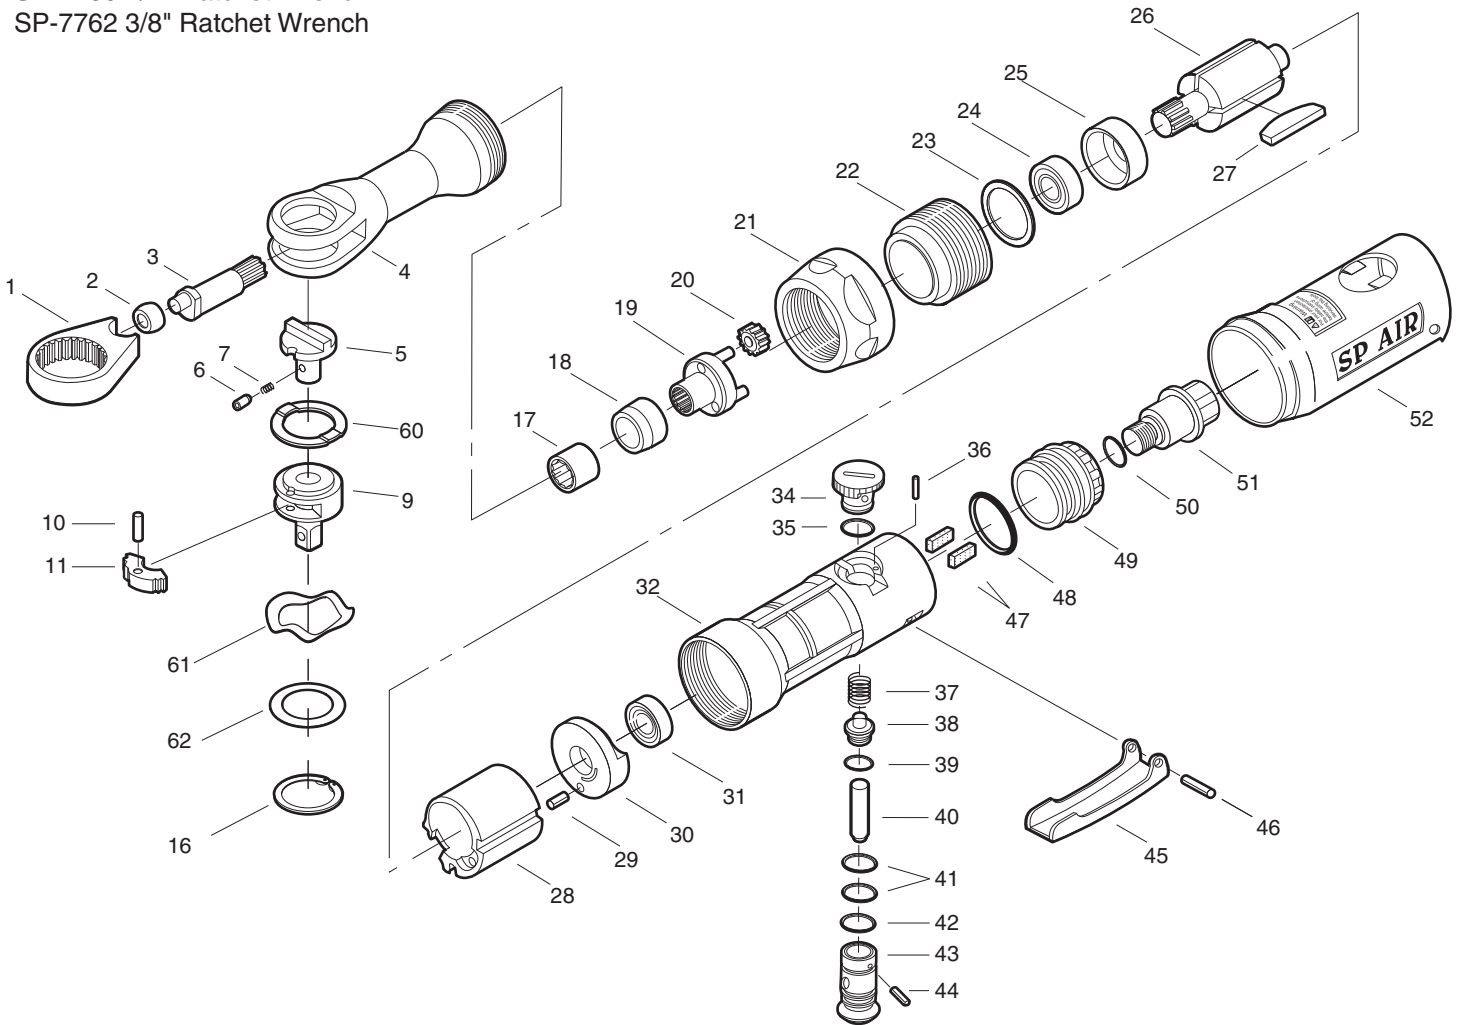

1/4" & 3/8" SQ.DR. MINI-RATCHET WRENCH

EXPLODED VIEW

SP-7760 1/4" Ratchet Wrench

SP-7762 3/8" Ratchet Wrench

PARTS LIST

Index No.	Parts No.	Description	Qty. Per tool
1	7760-01	Ratchet Yoke	1
2	7760-02	Drive Bushing	1
3	7760-03	Crank Shaft	1
4	7760-04	Ratchet Housing	1
5	7760-05	Reverse Button (1/4")	1
	7762-05	Reverse Button (3/8")	1
6	7760-06	Lock Pin	1
7	7760-07	Ratchet Spring	1
9	7760-09	Ratchet Anvil (1/4")	1
	7762-09	Ratchet Anvil (3/8")	1
10	7760-10	Dowel Pin	1
11	7760-11	Ratchet Pawl	1
16	7760-16	Retaining Ring	1
17	7760-17	Needle Bearing	1
18	7760-18	Spindle Bushing	1
19	7760-19	Planet Cage with Pin	1
20	7760-20	Idle Gear	3
21	7760-21	Coupling Nut	1
22	7760-22	Internal Gear	1
23	7760-23	Lock Washer	1
24	7760-24	Ball Bearing	1
25	7760-25	Front End Plate	1
26	7760-26	Rotor	1
27	7760-27	Rotor Blade	4
28	7760-28	Cylinder	1
29	7760-29	Spring Pin	1
30	7760-30	Rear End Plate	1
31	7760-31	Ball Bearing	1
32	7760-32	Motor Housing	1

Index No.	Parts No.	Description	Qty. Per tool
34	7760-34	Regulator Dial	1
35	7760-35	O-Ring	1
36	7760-36	Spring Pin	1
37	7760-37	Valve Spring	1
38	7760-38	Valve	1
39	7760-39	O-Ring	1
40	7760-40	Valve Shaft	1
41	7760-41	O-Ring	2
42	7760-42	O-Ring	1
43	7760-43	Air Regulator	1
44	7760-44	Spring Pin	1
45	7760-45	Throttle Lever	1
46	7760-46	Spring Pin	1
47	7760-47	Sponge	2
48	7760-48	O-Ring	1
49	7760-49	Exhaust Sleeve	1
50	7760-50	O-Ring	1
51	7760-51	Swivel Inlet Bushing	1
52	7760-52	Housing Cover	1
60	7760-60	Wear Washer	1
61	7760-61	Wave Washer	1
62	7760-62	Thrust Washer (1/4")	1
	7762-62	Thrust Washer (3/8")	1