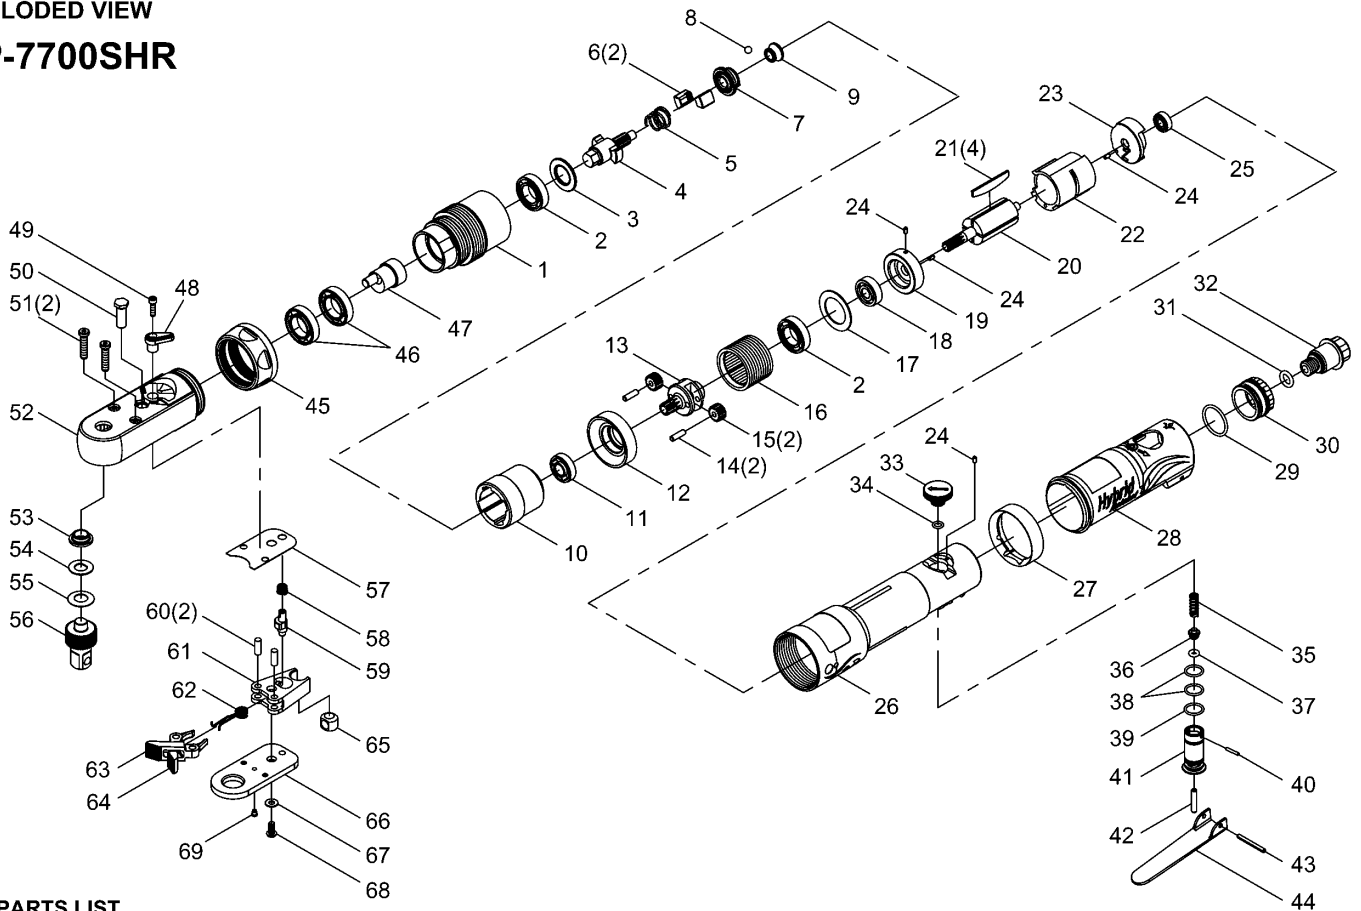

1/2" SUPER HYBRID RATCHET

EXPLODED VIEW SP-7700SHR

PARTS LIST

Index No.	Parts No.	Description	Qty. Per tool
1	7700SHR-01	Clutch Sleeve	1
2	7700SHR-02	Ball Bearing	2
3	7700SHR-03	Spacer	1
4	7700SHR-04	Anvil Shank	1
5	7700SHR-05	Cam Release Spring	1
6	7700SHR-06	Hammer	2
7	7700SHR-07	Cam	1
8	7700SHR-08	Cam Ball	1
9	7700SHR-09	Cam Ball Pilot	1
10	7700SHR-10	Hammer Cage	1
11	7700SHR-11	Ball Bearing	1
12	7700SHR-12	Lock Spacer	1
13	7700SHR-13	Planet Cage	1
14	7700SHR-14	Planet Pin	2
15	7700SHR-15	Planet Gear	2
16	7700SHR-16	Internal Gear	1
17	7700SHR-17	Washer	1
18	7700SHR-18	Ball Bearing	1
19	7700SHR-19	Front End Plate	1
20	7700SHR-20	Rotor	1
21	7700SHR-21	Rotor Blade	4
22	7700SHR-22	Cylinder	1
23	7700SHR-23	Rear End Plate	1
24	7700SHR-24	Spring Pin	4
25	7700SHR-25	Ball Bearing	1
26	7700SHR-26	Motor Housing	1
27	7700SHR-27	Ring	1
28	7700SHR-28	Housing Cover	1
29	7700SHR-29	O-Ring	1
30	7700SHR-30	Exhaust Sleeve	1
31	7700SHR-31	O-Ring	1
32	7700SHR-32	Swivel Inlet Bushing	1
33	7700SHR-33	Regulator Dial	1
34	7700SHR-34	O-Ring	1
35	7700SHR-35	Valve Spring	1
36	7700SHR-36	Throttle Valve	1