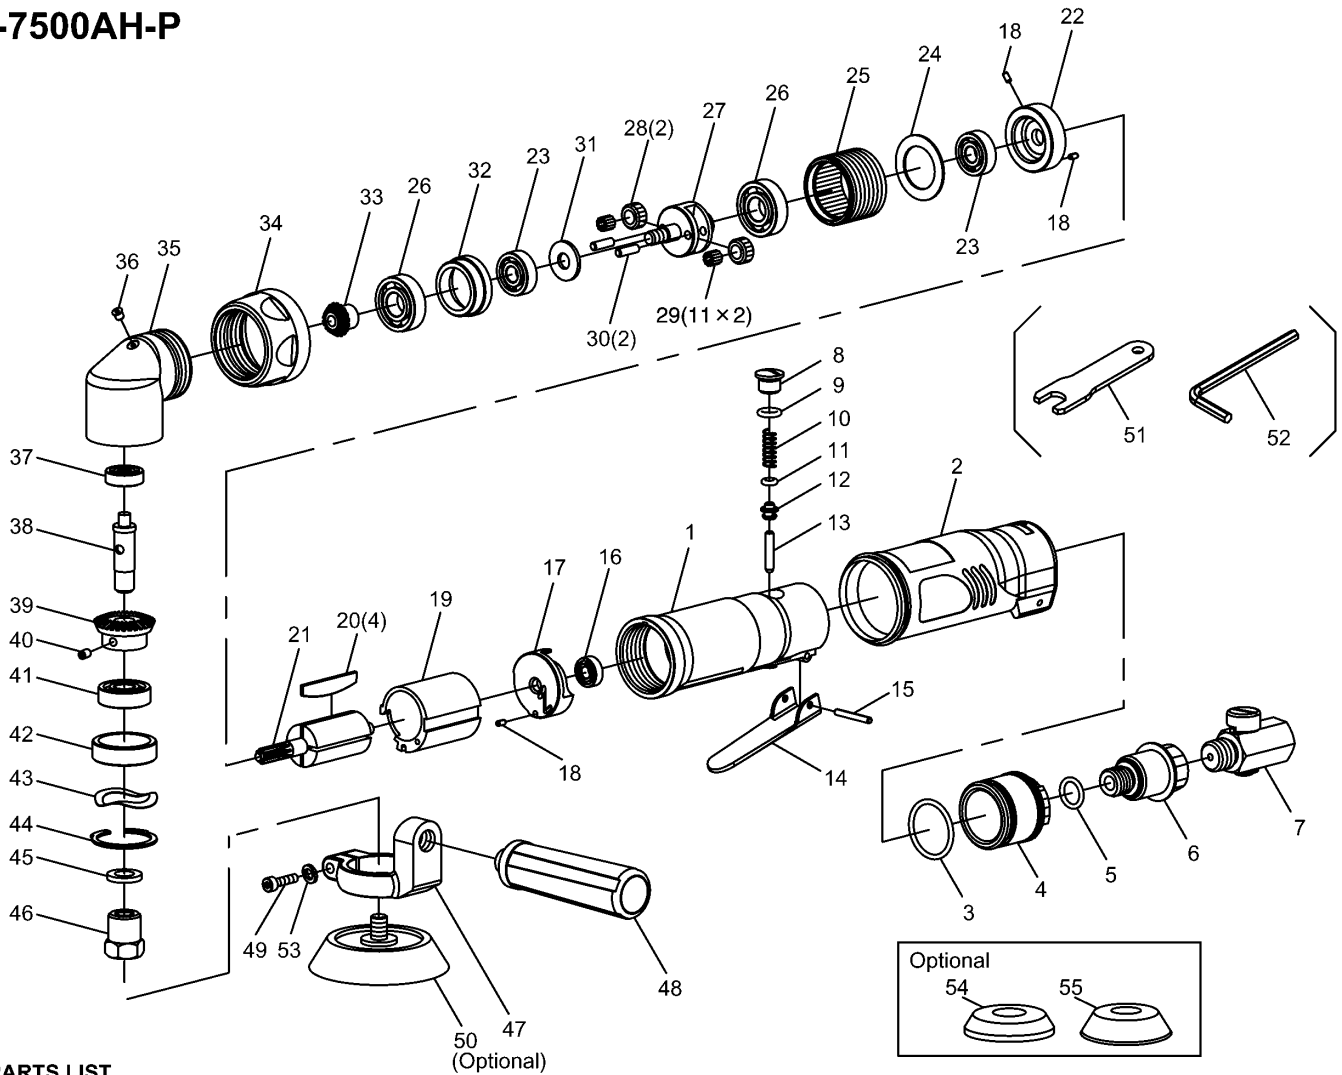

# ANGLE POLISHER

## EXPLODED VIEW SP-7500AH-P

### PARTS LIST

Index No.	Parts No.	Description	Qty. Per tool
1	7500AH-P-01	Motor Housing	1
2	7500AH-P-02	Housing Cover	1
3	7500AH-P-03	O-Ring	1
4	7500AH-P-04	Exhaust Sleeve	1
5	7500AH-P-05	O-Ring	1
6	7500AH-P-06	Swivel Inlet Bushing	1
7	7500AH-P-07	Regulator	1
8	7500AH-P-08	Valve Screw	1
9	7500AH-P-09	Valve Screw O-Ring	1
10	7500AH-P-10	Throttle Valve Spring	1
11	7500AH-P-11	Throttle Valve O-Ring	1
12	7500AH-P-12	Throttle Valve	1
13	7500AH-P-13	Valve Shaft	1
14	7500AH-P-14	Throttle Lever	1
15	7500AH-P-15	Spring Pin	1
16	7500AH-P-16	Ball Bearing	1
17	7500AH-P-17	Rear End Plate	1
18	7500AH-P-18	Spring Pin	3
19	7500AH-P-19	Cylinder	1
20	7500AH-P-20	Rotor Blade	4
21	7500AH-P-21	Rotor	1
22	7500AH-P-22	Front End Plate	1
23	7500AH-P-23	Ball Bearing	2
24	7500AH-P-24	Washer	1
25	7500AH-P-25	Internal Gear	1
26	7500AH-P-26	Ball Bearing	2
27	7500AH-P-27	Planet Cage	1
28	7500AH-P-28	Planet Gear	2
29	7500AH-P-29	Needle Roller	22

Index No.	Parts No.	Description	Qty. Per tool
30	7500AH-P-30	Planet Pin	2
31	7500AH-P-31	Washer	1
32	7500AH-P-32	Spacer	1
33	7500AH-P-33	Pinion	1
34	7500AH-P-34	Clamp Nut	1
35	7500AH-P-35	Angle Housing	1
36	7500AH-P-36	Grease Fitting	1
37	7500AH-P-37	Ball Bearing	1
38	7500AH-P-38	Spindle	1
39	7500AH-P-39	Spindle Gear	1
40	7500AH-P-40	Set Screw	1
41	7500AH-P-41	Ball Bearing	1
42	7500AH-P-42	Bearing Case	1
43	7500AH-P-43	Wave Washer	1
44	7500AH-P-44	Snap Ring	1
45	7500AH-P-45	Chuck Spacer	1
46	7500AH-P-46	Pad Nut	1
47	7500AH-P-47	Handle Bracket	1
48	7500AH-P-48	Support Handle	1
49	7500AH-P-49	Cap Screw	1
50	7500AH-P-50	Sanding Pad (Optional)	(1)
51	7500AH-P-51	Spanner Wrench (17mm)	1
52	7500AH-P-52	4mm Hex. Wrench	1
53	7500AH-P-53	Spring Washer	1
54	7500AH-P-54	Φ 150mm Urethane Sponge (Optional)	(1)
55	7500AH-P-55	Φ 150mm Wool Buff (Optional)	(1)