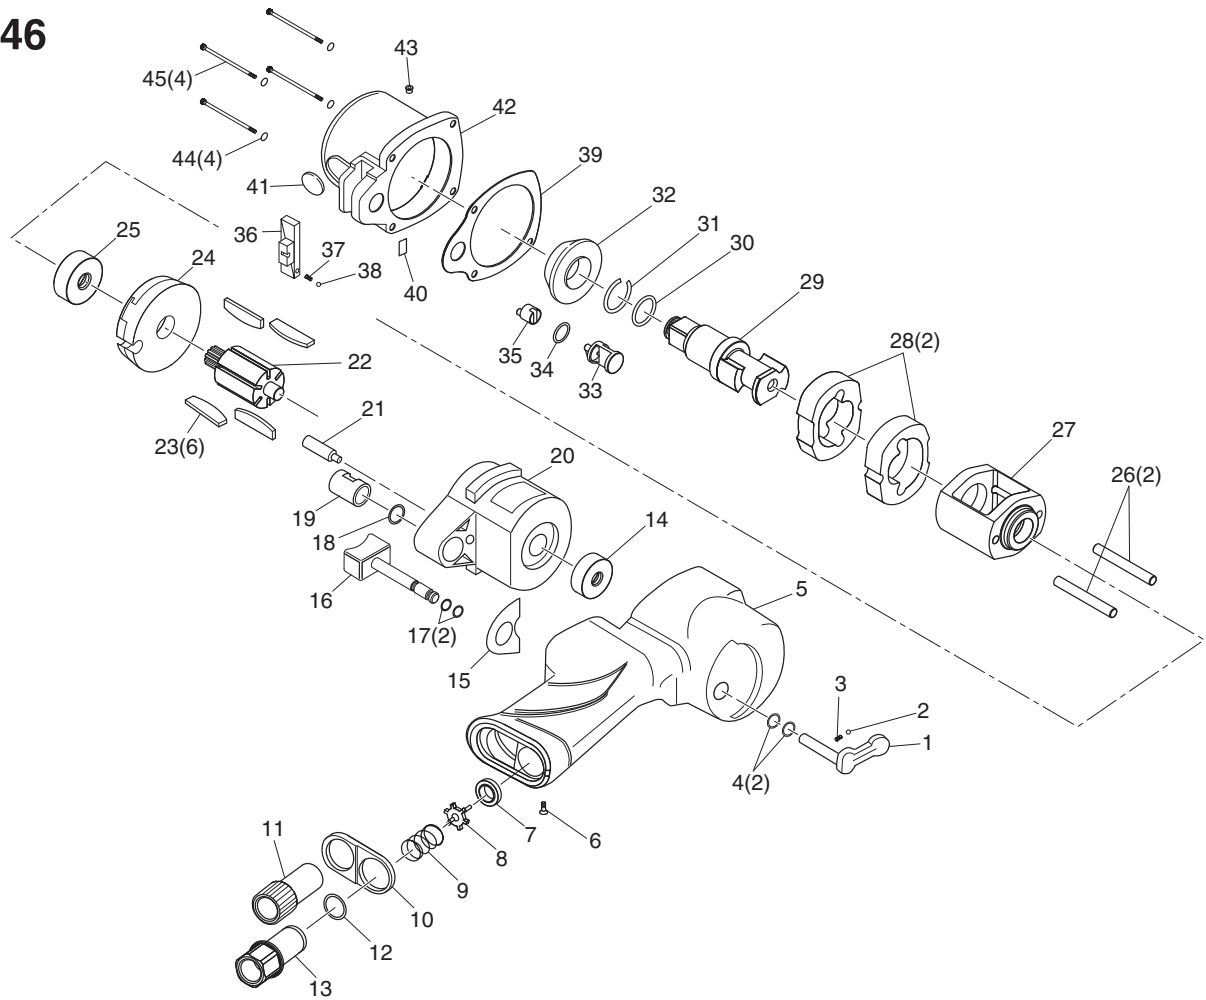

# 1/2" COMPOSITE IMPACT WRENCH

EXPLODED VIEW

SP-7146

**PARTS LIST**

Index No.	Parts No.	Description	Qty. Per tool
1	7146-01	Regulator Lever	1
2	7146-02	Steel Ball	1
3	7146-03	Regulator Spring	1
4	7146-04	O-Ring	2
5	7146-05	Body Housing	1
6	7146-06	Hex. Screw	1
7	7146-07	Valve Seat	1
8	7146-08	Valve	1
9	7146-09	Valve Spring	1
10	7146-10	Deflector	1
11	7146-11	Silencer	1
12	7146-12	O-Ring	1
13	7146-13	Inlet Bushing	1
14	7146-14	Ball Bearing	1
15	7146-15	Gasket	1
16	7146-16	Trigger	1
17	7146-17	O-Ring	2
18	7146-18	O-Ring	1
19	7146-19	Reverse Bush	1
20	7146-20	Cylinder	1
21	7146-21	Regulator	1
22	7146-22	Rotor	1
23	7146-23	Rotor Blade	6
24	7146-24	Front End Plate	1
25	7146-25	Ball Bearing	1
26	7146-26	Hammer Pin	2
27	7146-27	Hammer Frame	1
28	7146-28	Hammer	2
29	7146-29	Spindle	1
30	7146-30	O-Ring	1
31	7146-31	Retaining Ring	1

Index No.	Parts No.	Description	Qty. Per tool
32	7146-32	Spindle Bush	1
33	7146-33	Reverse Valve	1
34	7146-34	O-Ring	1
35	7146-35	Reverse Shaft	1
36	7146-36	Reverse Button	1
37	7146-37	Regulator Spring	1
38	7146-38	Steel Ball	1
39	7146-39	Hammer Case Gasket	1
40	7146-40	Seal	1
41	7146-41	Plate	1
42	7146-42	Hammer Case	1
43	7146-43	Grease Fitting	1
44	7146-44	Washer	4
45	7146-45	Hex. Screw	4