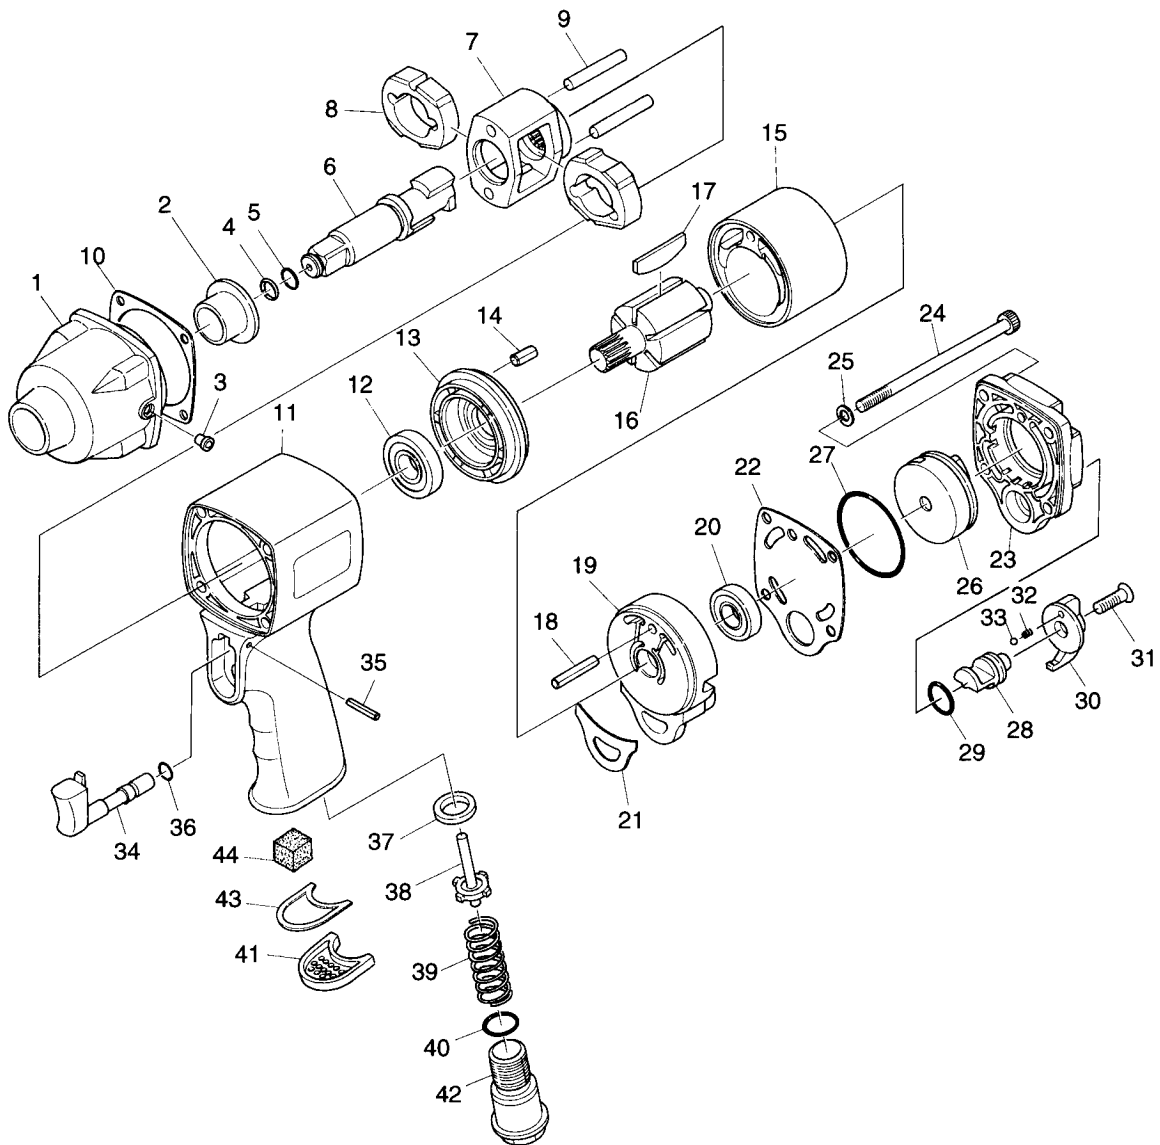

1/2" SQ. DR. IMPACT WRENCH

EXPLODED VIEW SP-7140

PARTS LIST

Index No.	Parts No.	Description	Qty. Per tool
1	7140-01	Hammer Case	1
2	7140-02	Hammer Case Bushing	1
3	7140-03	Grease Fitting	1
4	7140-04	Socket Retainer Ring	1
5	7140-05	O-Ring	1
6	7140-06	Anvil Shank(1/2")	1
7	7140-07	Hammer Frame	1
8	7140-08	Hammer	2
9	7140-09	Hammer Pin	2
10	7140-10	Hammer Case Gasket	1
11	7140-11	Motor Housing	1
12	7140-12	Ball Bearing	1
13	7140-13	Front End Plate	1
14	7140-14	Spring Pin	1
15	7140-15	Cylinder W/Sleeve	1
16	7140-16	Rotor	1
17	7140-17	Rotor Blade	6
18	7140-18	Spring Pin	1
19	7140-19	Rear End Plate W/Bushing	1
20	7140-20	Ball Bearing	1
21	7140-21	Rear End Plate Gasket	1
22	7140-22	Housing Cap Gasket	1
23	7140-23	Housing Cap	1
24	7140-24	Torx Screw	4

Index No.	Parts No.	Description	Qty. Per tool
25	7140-05	Spring Washe	4
26	7140-26	Regulator Dial	1
27	7140-27	O-Ring	1
28	7140-28	Reverse Valve	1
29	7140-29	O-Ring	1
30	7140-30	Reverse Lever	1
31	7140-31	Screw	1
32	7140-32	Spring	1
33	7140-33	Steel Ball	1
34	7140-34	Trigger	1
35	7140-35	Spring Pin	1
36	7140-36	O-Ring	1
37	7140-37	Valve Seat	1
38	7140-38	Valve	1
39	7140-39	Valve Spring	1
40	7140-40	O-Ring	1
41	7140-41	Deflector	1
42	7140-42	Swivel Inlet	1
43	7140-43	Deflector Gasket	1
44	7140-44	Muffler Foam	1