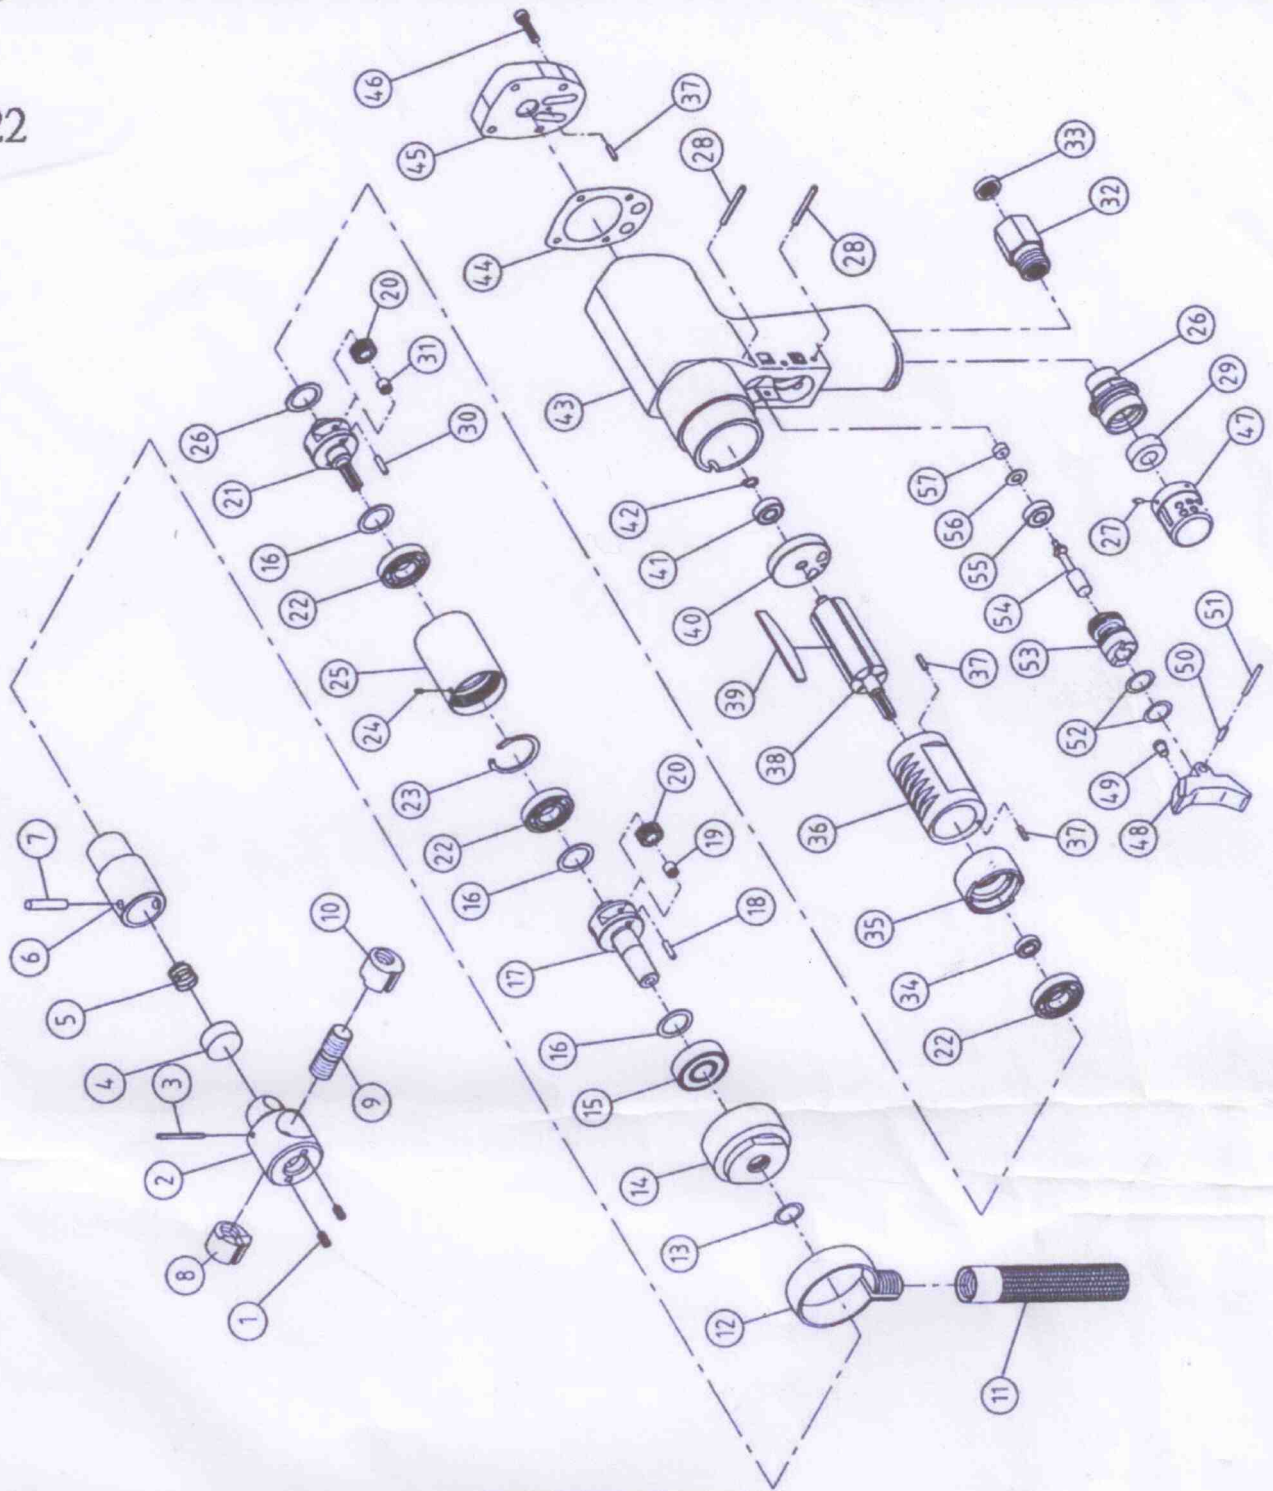

SA8222

Parts list					
NO	Parts name	QTY	NO	Parts name	QTY
1	Stop screw	2	30	Pin	2
2	Coupling	1	31	Needle bearing	2
3	Hollow Pin	1	32	Connector	1
4	Top	1	33	Filter	1
5	Spring	1	34	Bearing	1
6	Body	1	35	Cylinder cap	1
7	Pin	1	36	Cylinder	1
8	Anchor Block	1	37	Cavity pin	3
9	Screw Blot	1	38	Cylinder Arbor	1
10	Anchor Block	1	39	Rotar blade	5
11	Fastener handle	1	40	Air inhalant cover	1
12	Fastener	1	41	Bearing	1
13	Oil seal	1	42	S-Ring	1
14	Front cap	1	43	Tool body	1
15	Bearing	1	44	Cylinder back cover spacer	1
16	Washer	4	45	Cylinder back cover	1
17	Planetary gear seat	1	46	Screw	4
18	Pin	2	47	Muffler cover	1
19	Needle bearing	2	48	Reverse button	1
20	Planetary gear	4	49	Pin	2
21	Planetary gear seat	1	50	Cavity pin	1
22	Bearing	3	51	Pin	1
23	C-Ring	1	52	Oil seal	4
24	Screw	1	53	Reverse valve	2
25	Inner gear	1	54	Reverse shaft	2
26	Muffler cover	1	55	Oil seal	2
27	Screw	1	56	Oil seal	2
28	Cavity pin	2	57	Oil seal	2
29	Muffler	1	58		