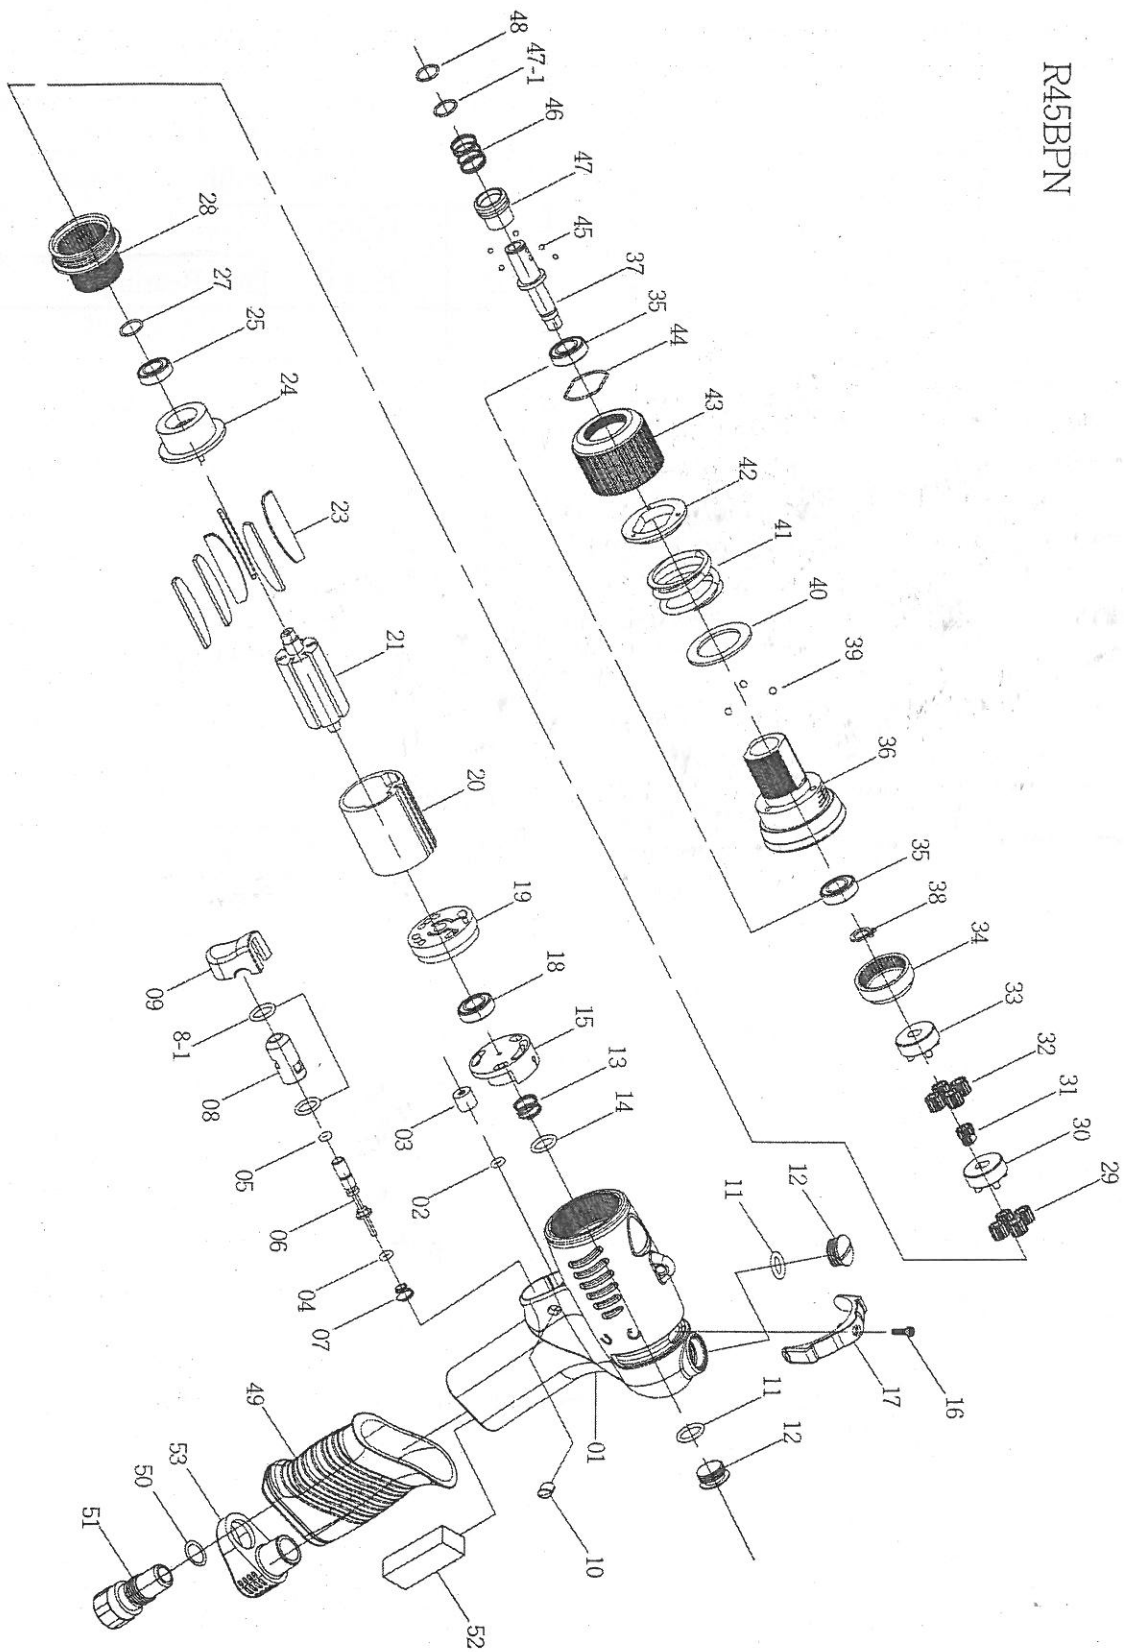

PNEUMATIC SCREWDRIVER MODEL NO.

SA-R45BPN

R45BPN

PNEUMATIC SCREWDRIVER MODEL NO.				SA-R45BPN			
No.	Part No.	Part Name	Q'ty	No.	Part No.	Part Name	Q'ty
1	5L2107	Pistol Housing (Green)	1	30	1P3281	Fifth Gear Cage	1
2	7Q2008	O Ring	1	31	1G6091	10T Main Gear	1
3	2C2003-A	Blank Cap	1	32	1P2125	15T Plate Gear	4
4	7Q2007	O Ring	1	33	1P3280	Fifth Gear Cage	1
5	7Q6112	Valve O-Ring	1	34	1S2070	Internal Gear	1
6	6S2023	Valve Pin	1	35	7S2010	Ball Bearing	2
7	6N2106	Cone Spring	1	36	5A5353	Clutch Housing	1
8	6S2024	Valve Bushing	1	37	3S5060	Anvil	1
8-1	7Q2009	O-Ring	2	38	6N2081	C Ring	1
9	5L2102	Button (Blue)	1	39	7S2112	Ball	3
10	5L2112	Cap (Blue)	2	40	2S5233	Washer	1
11	2Q5001	O Ring	2	41	6N3016	Torque Spring	1
12	2S2011	Screw Cap	2	42	3S3222	Regulation Washer	1
13	6N2108	Spring	1	43	3A3033	Torque Ring	1
14	7Q2017	Valve O-Ring	1	44	6N3301	C Ring	1
15	6S2204	Valve	1	45	7S2112	Ball	5
16	7S2107	Set Screw And Washer	1	46	6N2132	Spring	1
17	5L2106	Switch (Blue)	1	47	5S2124	Bit Slide Sleeve	1
18	7S2001	Ball Bearing	1	47-1	2S2111	Washer	1
19	1S3001-A	End Plate	1	48	6N3302	C Ring	1
20	1P3005	Cylinder	1	49	5L3206	Pistol Cover	1
21	1S3044	Rotor	1	50	2Q5001	O Ring	1
23	1P3081	Blade	6	51	2S2005	Air Inlet Bushing [PT]	1
24	1P3061	Front Plate	1	51	2S2008	Air Inlet Bushing [PS]	1
25	7S2002	Ball Bearing	1	51	2S2006	Air Inlet Bushing [NPT]	1
27	6N2020	Connect	1	52	2P3040	Silencer	1
28	1S2071	Internal Gear	1	53	2P3041	Silencer For Pistol	1
29	1P2101	15T Plant Gear	4				