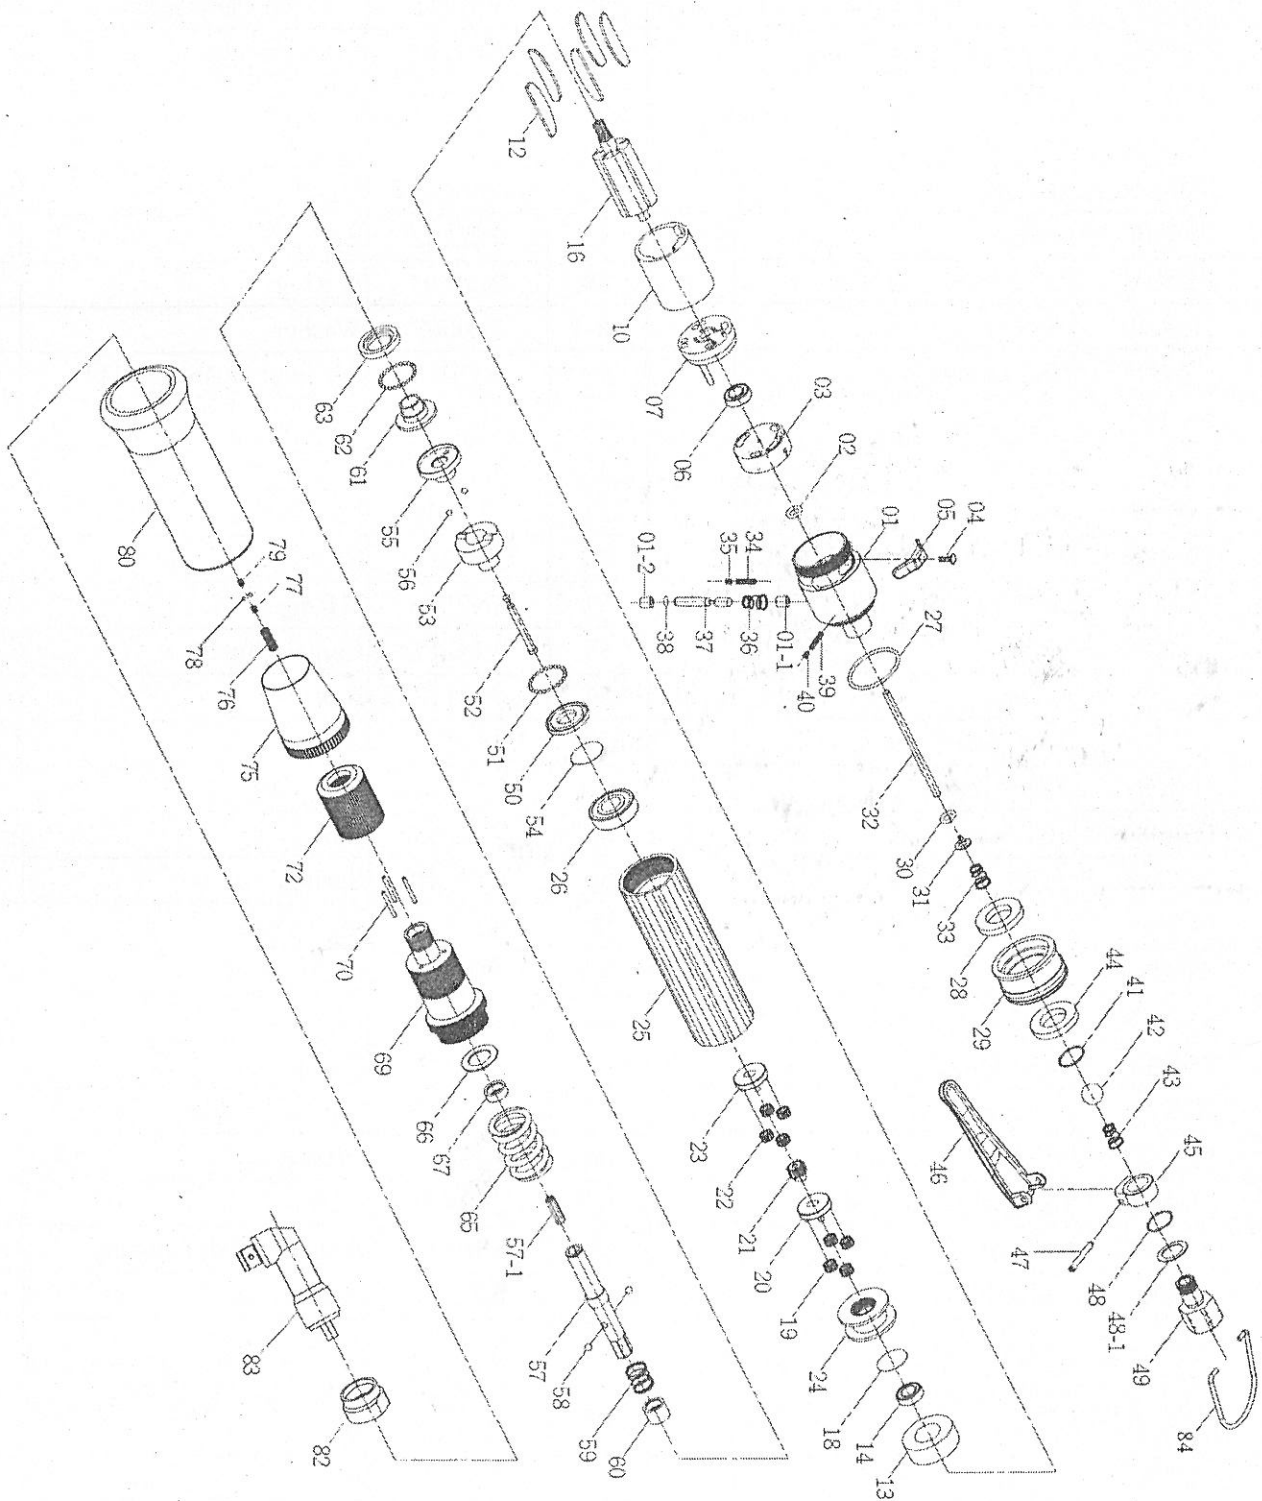

PNEUMATIC SCREWDRIVER MODEL NO.

SA-H60AB

HA2-0550-100

PNEUMATIC SCREWDRIVER MODEL NO.

SA-H60AB

| No. | Part No. | Part Name | Q'ty | No. | Part No. | Part Name | Q'ty |
|-----|----------|------------------------|------|------|----------|------------------------|------|
| 1 | 5A6102 | End Housing (Black) | 1 | 43 | 6N2105 | Cone Spring | 1 |
| 1-1 | 2S3010 | Inner Bushing | 1 | 44 | 2P3010 | Silencer | 1 |
| 1-2 | 2S6001 | Outer Bushing | 1 | 45 | 5A2002 | Lever Set | 1 |
| 2 | 2Q5001 | O Ring | 1 | 46 | 5L6102 | Lever | 1 |
| 3 | 2P6000 | Valve | 1 | 47 | 7S2202 | Roll pin | 1 |
| 4 | 7S2100 | Set Screw And Washer | 1 | 48 | 2Q5001 | O Ring | 1 |
| 5 | 2L6010 | Switch | 1 | 48-1 | 7L0002 | Washer | 1 |
| 6 | 7S5002 | Ball Bearing | 1 | 49 | 2S2010 | Air Inlet Bushing [PT] | 1 |
| 7 | 1S6001 | End Plate | 1 | 50 | 2S6103 | Retainer | 1 |
| 10 | 1P6005 | Cylinder | 1 | 51 | 7S2102 | Ball | 32 |
| 12 | 1P6050 | Blade | 5 | 52 | 3S5001 | Pilot Pin | 1 |
| 13 | 1P6060 | Front Plate | 1 | 53 | 3S5211 | Rear Clutch | 1 |
| 14 | 7S2002 | Ball Bearing | 1 | 54 | 6N2006 | C Ring | 2 |
| 16 | 1S6040 | Rotor | 1 | 55 | 3S5217 | Center Clutch | 1 |
| 18 | 6N2020 | C Ring | 1 | 56 | 7S2112 | Ball | 2 |
| 19 | 1P2101 | 15T Plate Gear | 4 | 57 | 3S5027 | Anvil | 1 |
| 20 | 1P3281 | Fifth Gear Cage | 1 | 57-1 | 7Q2002 | Regulate Screw | 1 |
| 21 | 1G6084 | 10T Main Gear | 1 | 58 | 7S2105 | Ball | 2 |
| 22 | 1P6121 | 15T Plate Gear | 4 | 59 | 6N5110 | Spring | 1 |
| 23 | 1P6289 | Fifth Gear Cage | 1 | 60 | 3S2227 | Slide Base | 1 |
| 24 | 1S6061 | Internal Gear | 1 | 61 | 3S5221 | End Clutch | 1 |
| 25 | 5A6049 | Center Housing (Black) | 1 | 62 | 7S2102 | Ball | 25 |
| 26 | 7S6003 | Ball Bearing | 1 | 63 | 3S5231 | Ball Race | 1 |
| 27 | 2Q2003 | O Ring | 1 | 65 | 6N3009 | Torque Spring | 1 |
| 28 | 2P3021 | Silencer | 1 | 66 | 7S5121 | Washer | 1 |
| 29 | 2A6001 | Exhaust Deflector | 1 | 67 | 3S2115 | Bushing | 1 |
| 30 | 7Q2006 | O Ring | 1 | 69 | 3S6125 | Angle Clutch Housing | 1 |
| 31 | 6S2021 | Valve Plate | 1 | 70 | 6S2011 | Needle Pin | 3 |
| 32 | 6S6010 | Operating Rod | 1 | 72 | 3A6007 | Torque Ring | 1 |
| 33 | 6N2104 | Cone Spring | 1 | 75 | 5A6517 | Torque Cover (Black) | 1 |
| 34 | 6S2030 | Screw | 1 | 76 | 6N6001 | Spring | 1 |
| 35 | 7S2113 | Screw | 1 | 77 | 7S2111 | Screw | 1 |
| 36 | 6N5113 | Spring | 1 | 78 | 7S2102 | Ball | 2 |
| 37 | 2S5019 | Valve Pin | 1 | 79 | 7S2111 | Screw | 1 |
| 38 | 7Q6112 | Valve O-Ring | 1 | 80 | 5L6006 | Soft Cover | 1 |
| 39 | 6S2030-1 | Screw | 1 | 82 | 6S2102 | Angle Lock Nut | 1 |
| 40 | 7S2113 | Screw | 1 | 83 | 5C2025 | Angle Head Assembly | 1 |
| 41 | 7Q6100 | O Ring | 1 | 84 | 5N3003 | Suspension Ring | 1 |
| 42 | 7S2103 | Ball | 1 | | | | |