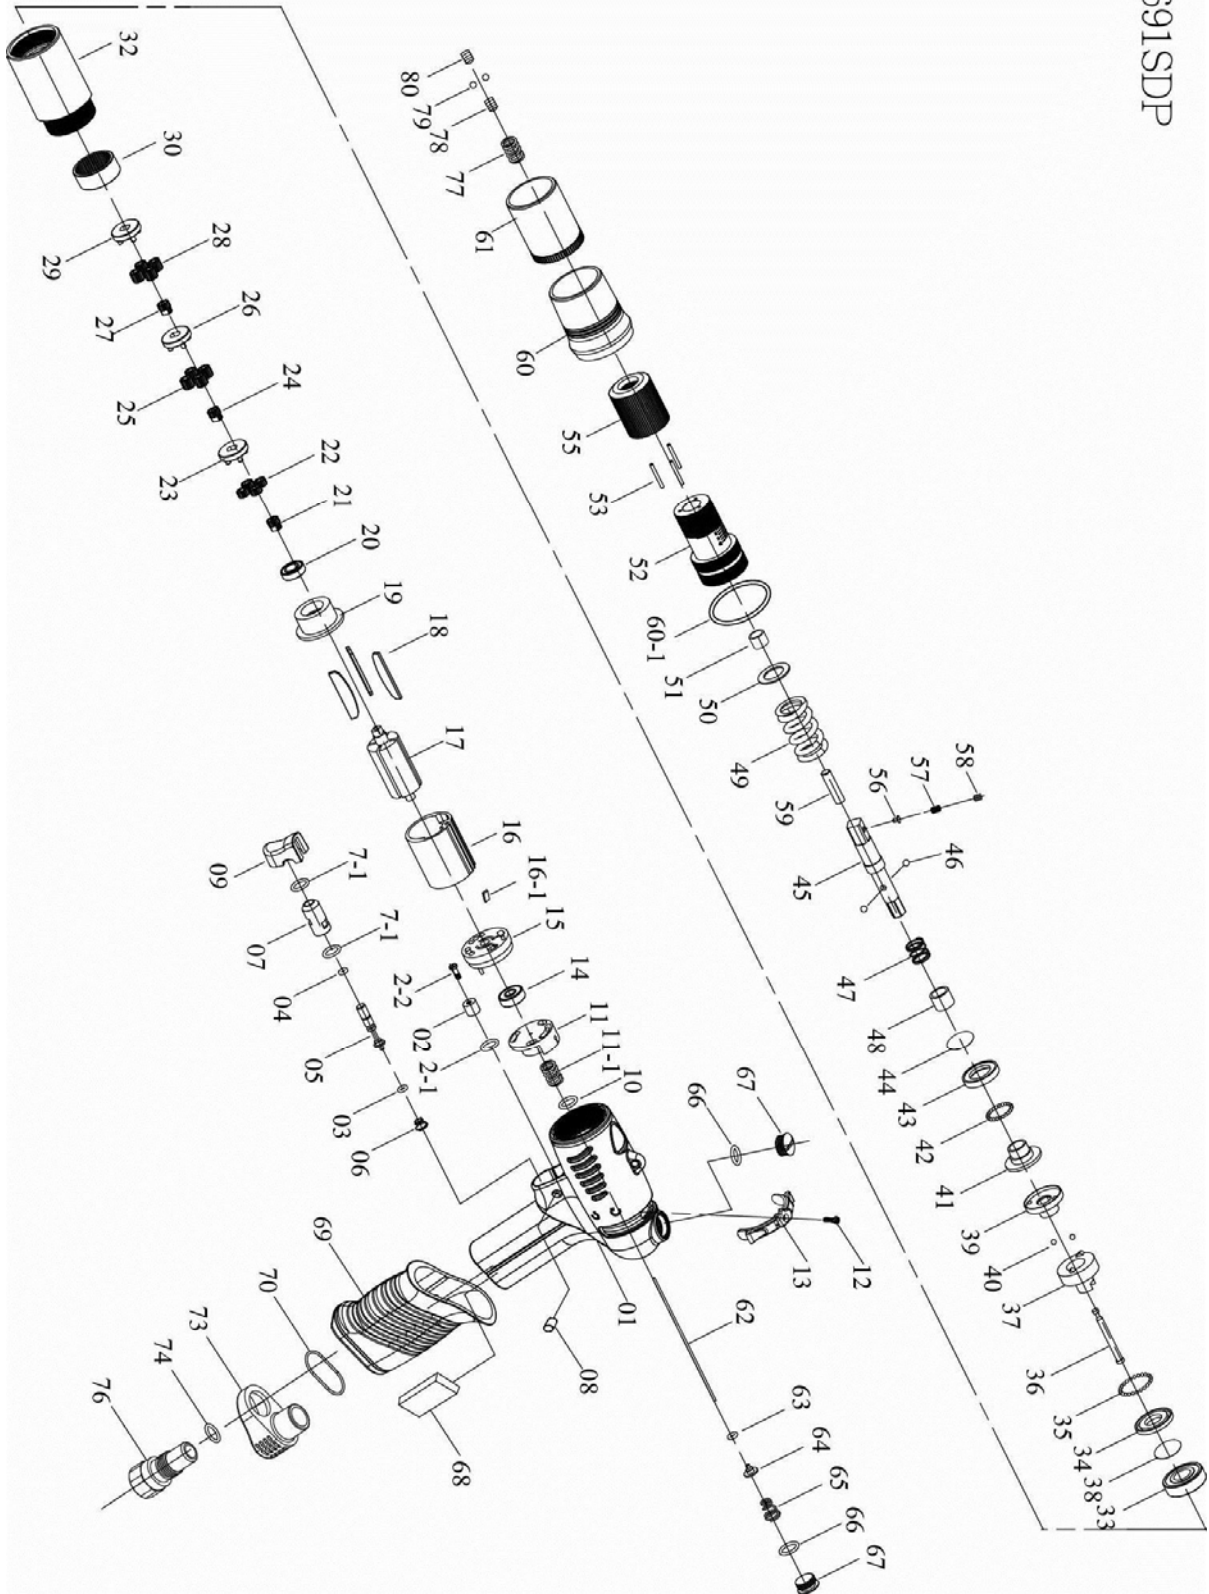

PNEUMATIC SCREWDRIVER MODEL NO.

SA-A691SDP

A691SDP