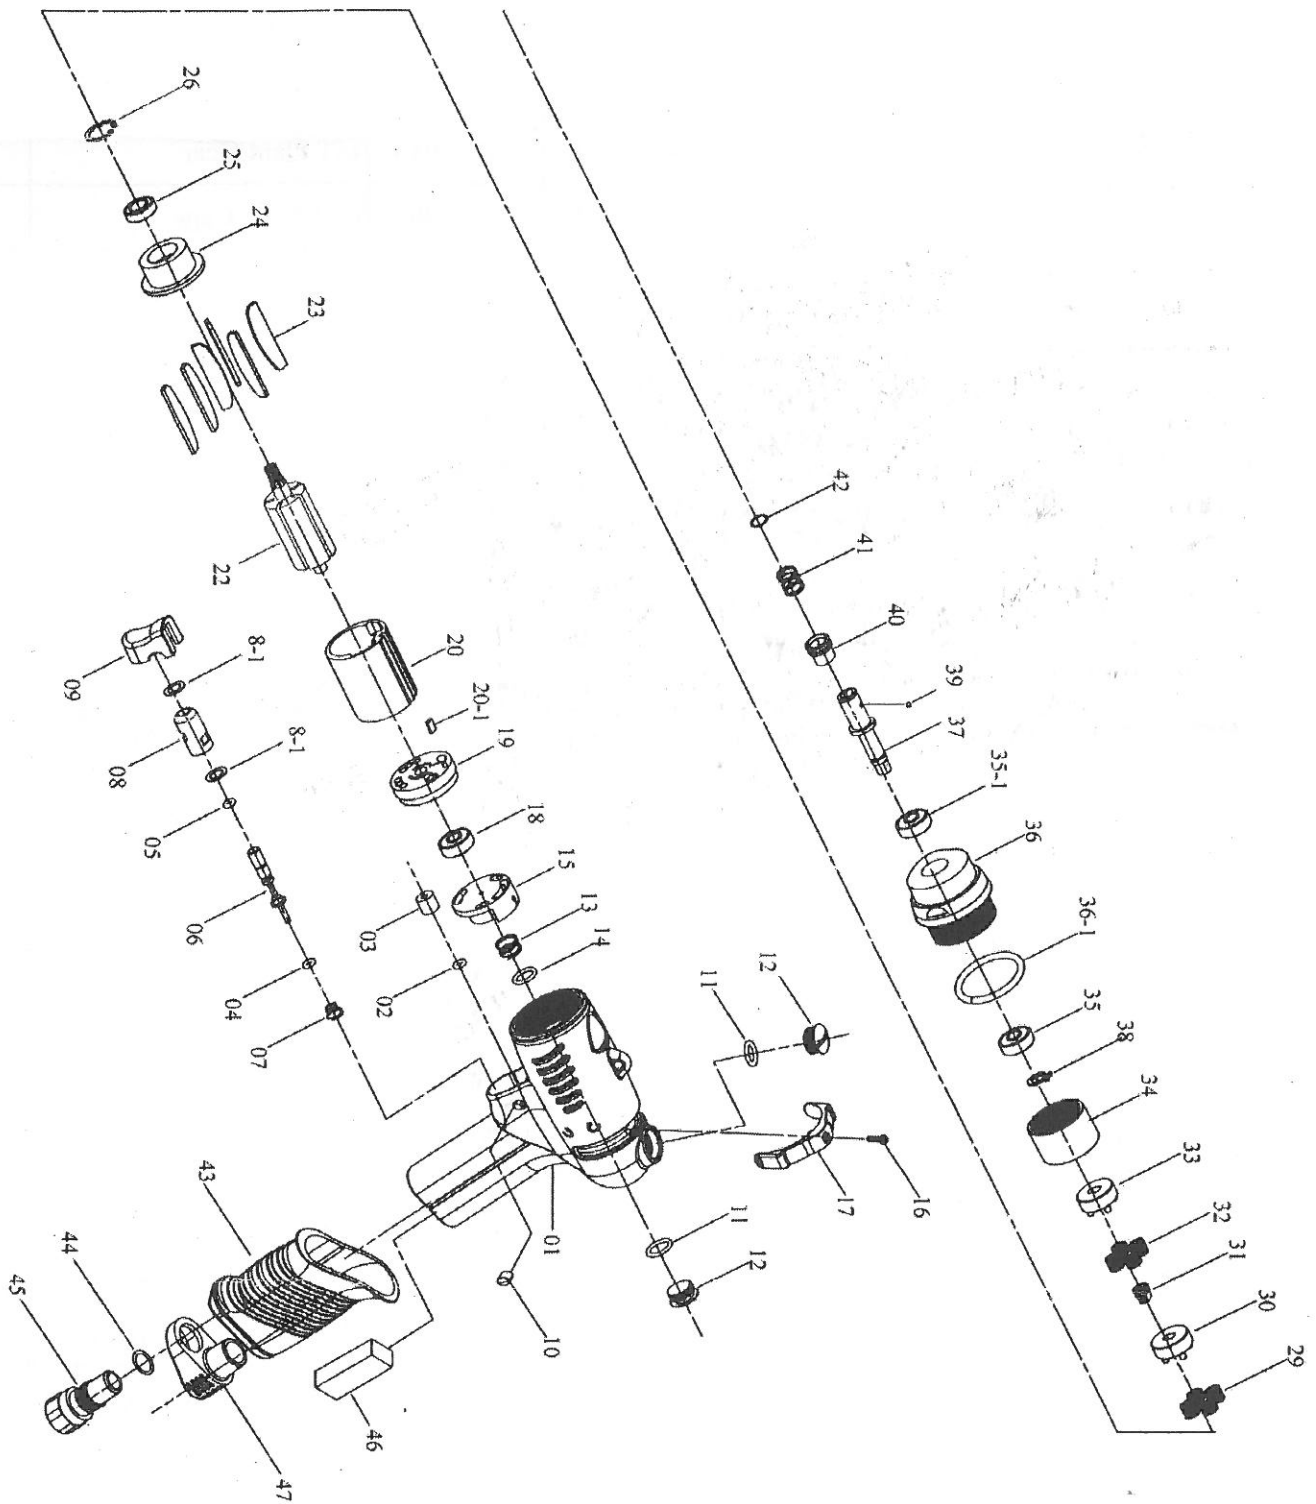

PNEUMATIC SCREWDRIVER MODEL NO.

SA-A58BPD

PNEUMATIC SCREWDRIVER MODEL NO.				SA-A58BPD			
No.	Part No.	Part Name	Q'ty	No.	Part No.	Part Name	Q'ty
1	5L2027	Pistol Housing (Red)	1	25	7S2002	Ball Bearing	1
2	7Q2008	O Ring	1	26	6N2020	C Ring	1
3	2C2003	Blank Cap	1	29	1P2101	15T Plant Gear	4
4	7Q2007	O Ring	1	30	1P3280	Fifth Gear Cage	1
5	7Q6112	Valve O-Ring	1	31	1G6090	14T Main Gear	1
6	6S2023	Valve Pin	1	32	1P6130	14T Plant Gear	4
7	6N2106	Spring	1	33	1P6288-1	Fourth Gear Cage	1
8	6S2024	Valve Bushing	1	34	1S2061	Internal Gear	1
8-1	7Q2009	O Ring	2	35	7S2010	Ball Bearing	1
9	5L2701	Button (Black)	1	35-1	7S2008	Ball Bearing	1
10	5L2116	Cap (Black)	2	36	5A5355	Clutch Housing	1
11	2Q5001	O Ring	2	36-1	2Q2003	O Ring	1
12	2S2011	Screw Cap	2	37	3S5034	Anvil	1
13	6N5006	Spring	1	38	6N2081	C Ring	1
14	7Q2011	Valve O-Ring	1	39	7S3107	Ball	1
15	6S6106	Valve	1	40	5S2000	Bit Slide Sleeve [BPD]	1
16	7S2107	Set Screw And Washer	1	41	6N2003	Spring	1
17	2L6011	Switch	1	42	6N2001	C Ring	1
18	7S5001	Ball Bearing	1	43	5L6209	Pistol Cover	1
19	1S6001-A	End Plate	1	44	2Q5001	O Ring	1
20	1P6005	Cylinder	1	45	2S2005	Air Inlet Bushing [PT]	1
20-1	2S2023	Key	1	45	2S2008	Air Inlet Bushing [PS]	1
22	1S6047	Rotor	1	45	2S2006	Air Inlet Bushing [NPT]	1
23	1P6051	Blade	6	46	2P3040	Silencer	1
24	1P6063	Front Plate	1	47	2P3025	Silencer For Pistol Type	1