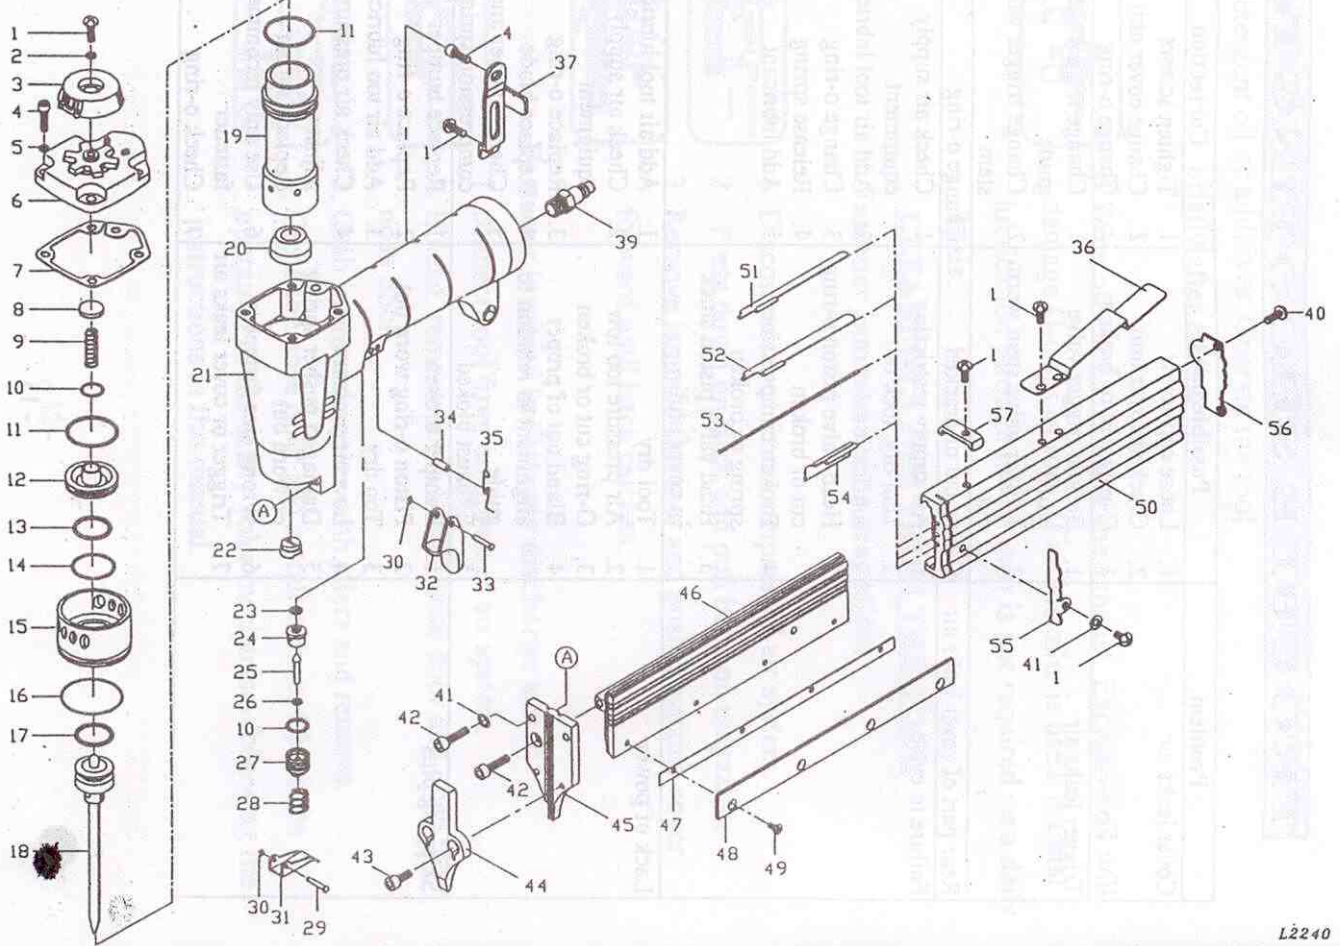

MODEL: PN-630

L2240

PARTS LIST(PN-630)

*WHEN ORDERING SPARE PARTS, PLEASE STATE ITEM No., PART No., AND DESCRIPTION.

ITEM	PART NO	DESCRIPTION	ITEM	PART NO	DESCRIPTION	ITEM	PART NO	DESCRIPTION
1	US0406B	UM.HD.BOLT	29	22302901	STEPPED PIN			
2	FW0412W	FLAT WASHER	30	ER0300H	E RING			
3	22300301	EXHAUST COVER	31	22303101	TRIGGER			
4	HS0520B	HEX.SOC.HD.BOLT	32	22303201	TRIGGER			
5	SW0500W	SPRING WASHER	33	22303301	STEPPED PIN			
6	22300601	CAP	34	22303401	PIN			
7	22300701	GASKET	35	22303501	SPRING			
8	22300801	SEAL	36	22403601	STOPPER			
9	22300901	SPRING	37	22403701	BRACKET			
10	OR1220R	O RING(12.2*2)	39	22303901	AIR PLUG			
11	OR2224R	O RING (P22)	40	US0410B	UM.HD.BOLT			
12	22301201	PISTON HEAD VALVE	41	SW0400W	SPRING WASHER			
13	OR0830R	O RING(8*3)	42	HS0414B	HEX.SOC.HD.BOLT			
14	OR1730R	O RING(17*3)	43	HS0408B	HEX.SOC.HD.BOLT			
15	22301501	COLLAR	44	22404401	DRIVER GUIDE COVER			
16	OR3225R	O RING(32*2.5)	45	22404501	DRIVER GUIDE			
17	OR1230R	O RING(12*3)	46	22404601	MAGAZINE			
18	22301801A	PISTON ASSEMBLY	47	22404701	SPACER PLATE			
19	22301901	CYLINDER	48	22404801	SPACER PLATE			
20	22302001	BUMPER	49	FH0306B	FLAT.HD.BOLT			
21	22302101	BODY	50	22405001	MAGAZINE COVER			
22	22302201	JOINT GUIDE	51	22405101	PUSHER			
23	OR0919R	O RING(P9)	52	22405201	PUSHER			
24	22302401	TRIGGER VALVE HEAD	53	22405301	SPRING			
25	22302501	TRIGGER VALVE STEM	54	22405401	PUSHER			
26	OR4212H	O RING(4.2*1.25)	55	22405501	PUSHER STOP			
27	22302701	TRIGGER VALVE GUIDE	56	22405601	STOP PLATE			
28	22302801	SPRING	57	22405701	MAGAZINE STOP			