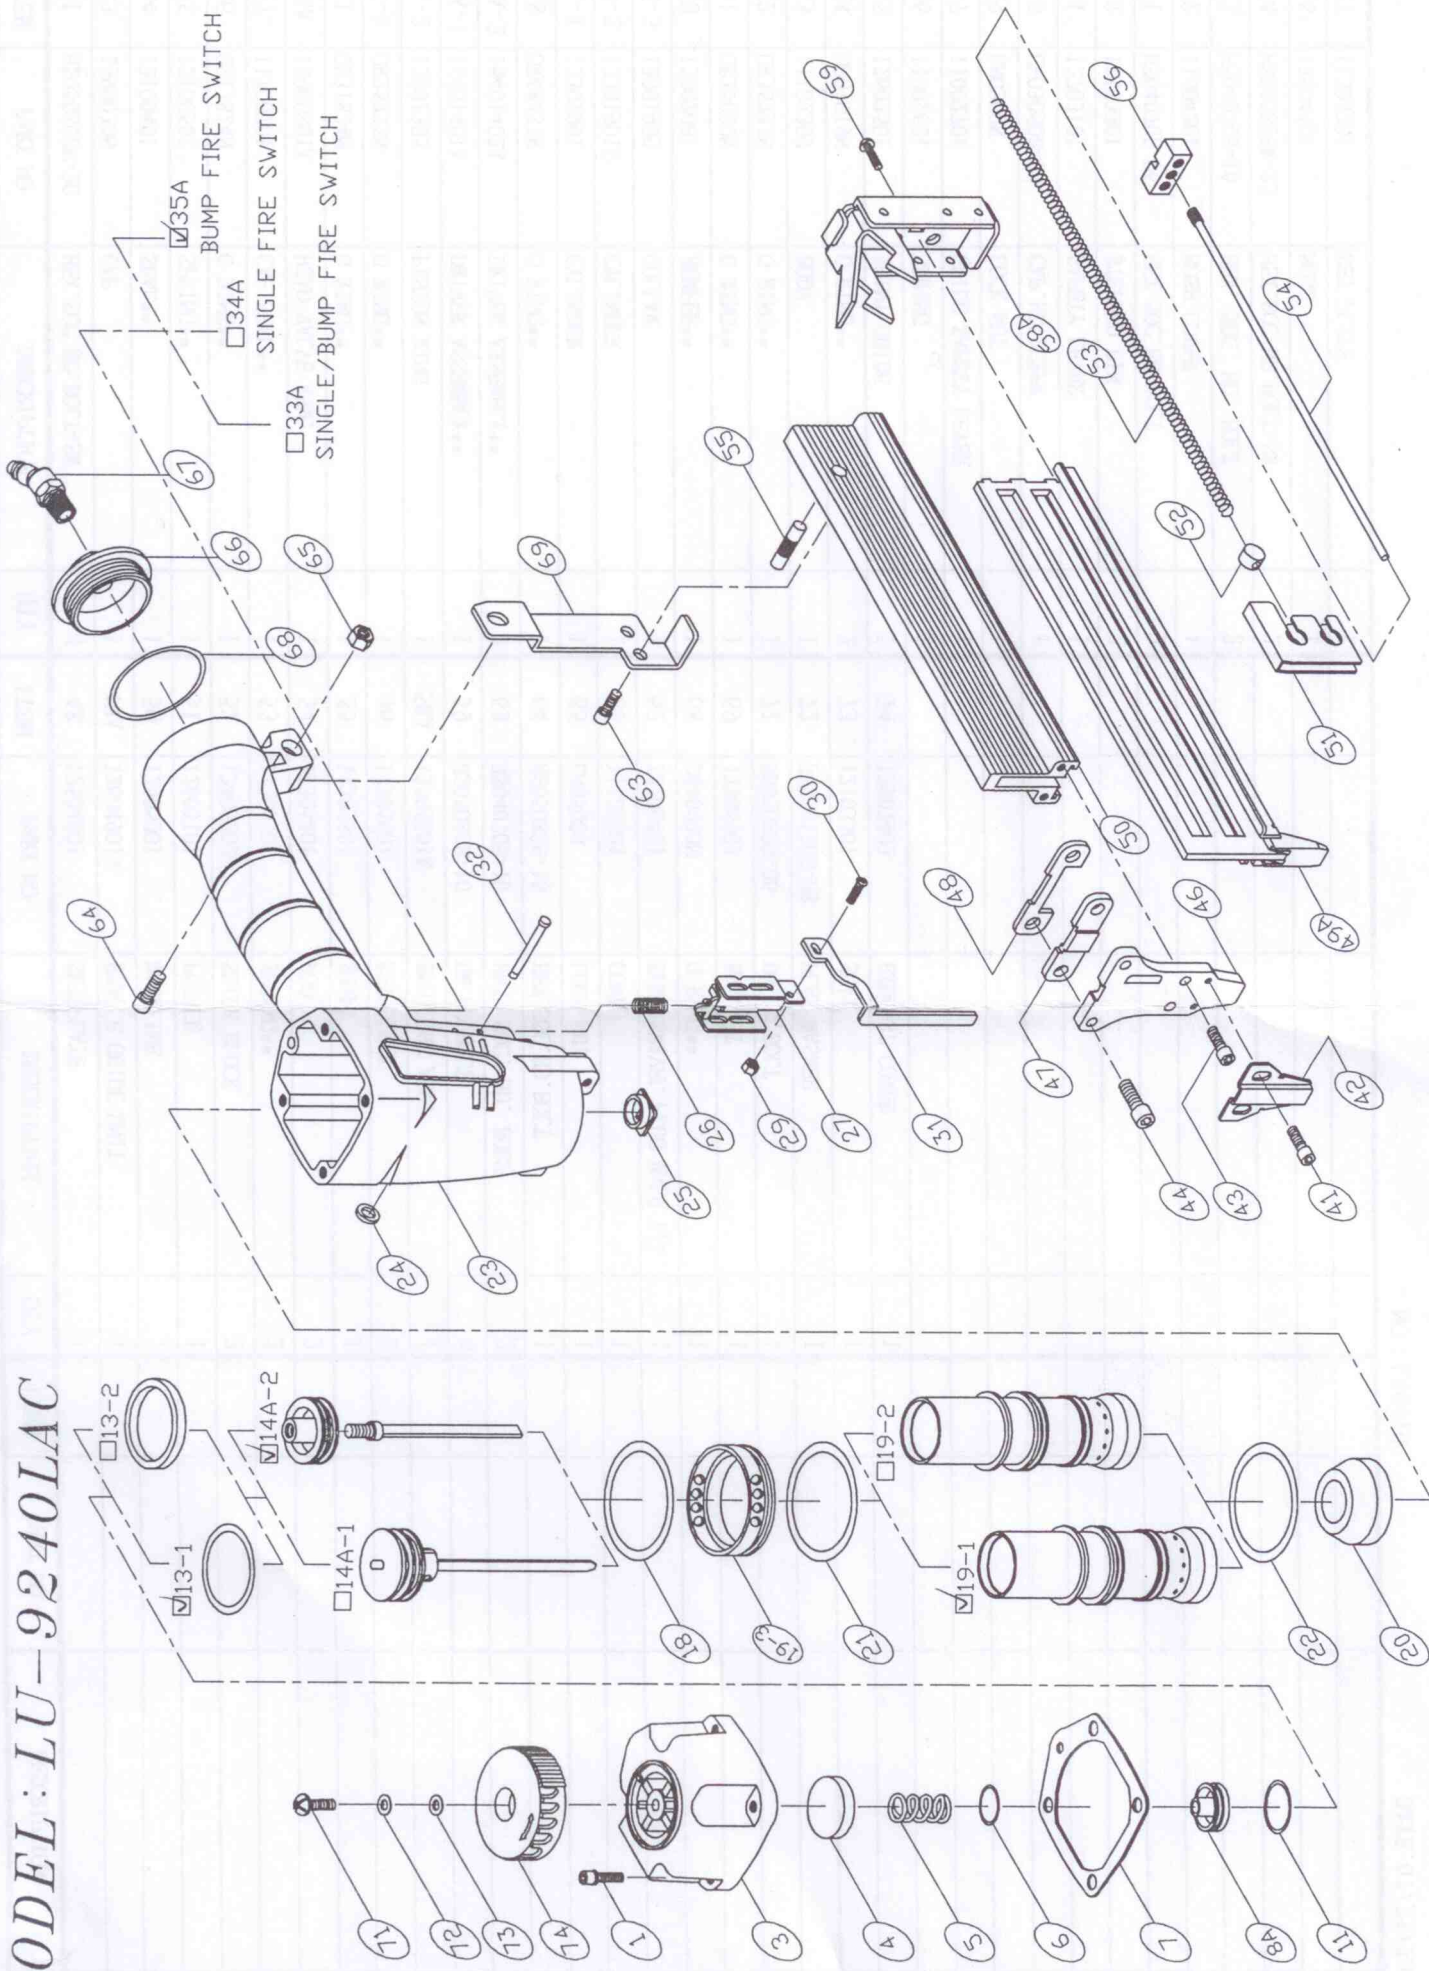

MODEL: LU-9240LAC

PARTS LIST (LU-9240LAC)

***WHEN ORDERING SPARE PARTS, PLEASE STATE ITEM No, PART NO. AND DESCRIPTION.**

ITEM	PART NO	DESCRIPTION	QTY	ITEM	PART NO	DESCRIPTION	QTY	ITEM	PART NO	DESCRIPTION	QTY
01	HS05080BW-20	HEX. SOC. HD. BOLT+SW	4	48	12504801	SET PLATE	1				
03	13900306	CAP	1	49A	12604901A	STAPLE GUIDE UNIT	1				
04	12100401	SEAL**	1	50	12605001	MAGAZINE	1				
05	12100501	SPRING**	1	51	12605101	PUSHER	1				
06	OR13824N	O RING**	1	52	12405202	SLIDE BLOCK	2				
07	11100701	CAP SEAL**	1	53	11305301	SPRING**	2				
08A	13900801A	HEAD VALVE ASM.	1	54	11305401	ROD	2				
11	OR31824N	O RING**	1	55	11305501	SHAFT	1				
13-1	OR25735N	O RING**	1	56	11305601	SET BLOCK	2				
13-2	13901305	PISTON RING	1	58A	12505801A	END CORE ASM.	1				
14A-1	16401401A	DRIVER ASSEMBLY**	1	59	US05080B-10	UM. HD. BOLT	4				
14A-2	16401402A	DRIVER ASSEMBLY**	2	63	HS04070B-10	HEX. SOC. HD. BOLT	2				
18	OR44431N	O RING**	1	64	HS05080B-16	HEX. SOC. HD. BOLT	1				
19-1	13301901	CYLINDER	1	65	LN0500N	LOCK NUT	1				
19-2	13301901G	CYLINDER	1	66	11106601	COVER	1				
19-3	13901903	COLLAR	1	67	12106411	EURO SWIVEL PLUG MALE 1/4	1				
20	13902001	BUMPER**	1	68	OR40030N	O RING**	1				
21	OR35020N	O RING**	1	69	12706901	BRACKET	1				
22	OR35735N	O RING**	1	71	US05080B-06	UM. HD. BOLT	1				
23	11102309	BODY	1	72	FW050120B-08	FLAT WASHER	1				
24	OR01919N	O RING**	2	73	12103301	SEAL	1				
25	12602501	JOINT GUIDE	1	74	13907403	EXHAUST COVER	1				
26	11002601	SPRING	1								
27	11002701	GUIDE SAFETY LEVER	1								
29	LN0300N	LOCK NUT	1								
30	CH03050B-08	CAP. HD. SCREW	1								
31	12703101	SAFETY LEVER	1								
32	11103201	STEPPED PIN	2								
41	HS04070B-06	HEX. SOC. HD. BOLT	2								
42	11604201	NOSE COVER	1								
43	HS04070B-16	HEX. SOC. HD. BOLT	2								
44	HS05080BW-25	HEX. SOC. HD. BOLT+SW	2								
46	12604601	NOSE	1								
47	11304701	SET PLATE	1								