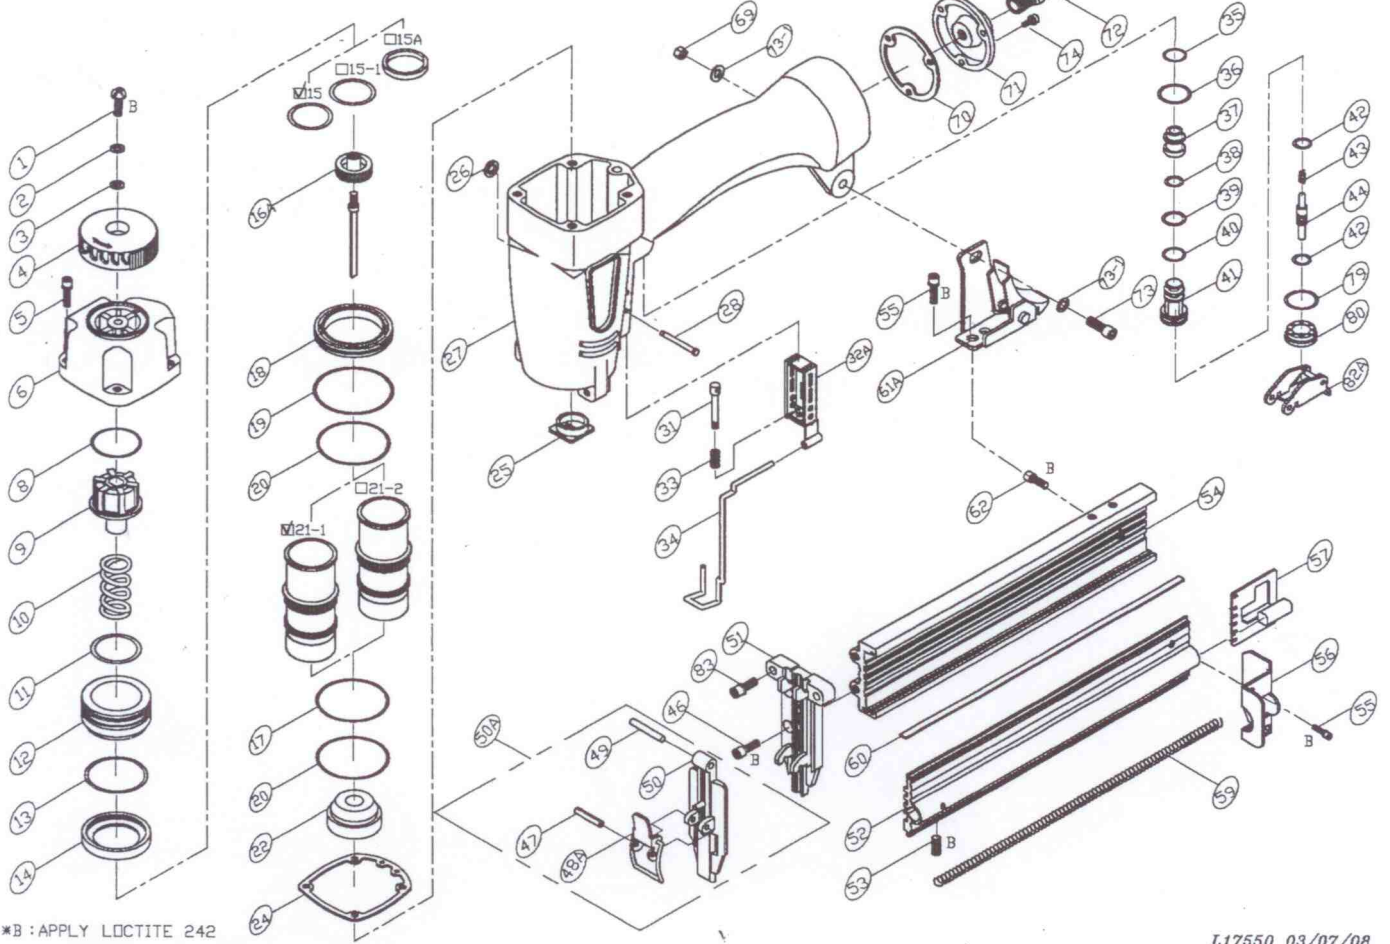

## PARTS LIST

(LT-1650AC)

\*WHEN ORDERING SPARE PARTS, PLEASE STATE ITEM No., PART NO. AND DESCRIPTION.

ITEM	PART NO	DESCRIPTION	QTY	ITEM	PART NO	DESCRIPTION	QTY	ITEM	PART NO	DESCRIPTION	QTY
01	US050808-06	UN. HD. BOLT	1	36	OR14515W	O RING**	1	80	20404901	PLUNGER CAP	1
02	FW0501208-08	FLAT WASHER	1	37	20403901	VALVE	1	82A	15104501A	TRIGGER ASSEMBLY	1
03	12103301	SEAL	1	38	OR05019W	O RING**	1	83	HS050808W-25	HEX. SOC. HD. BOLT+SW	2
04	13807403	EXHAUST COVER	1	39	OR06018W	O RING**	1				
05	HS050808W-20	HEX. SOC. HD. BOLT+SW	4	40	OR07819W	O RING**	1				
06	17300804	CAP	1	41	20404301	VALVE PLUNGER	1				
08	13600801	SPACER	1	42	OR02515V	O RING**	2				
09	13600901	PISTON STOPPER**	1	43	15108301	SPRING	1				
10	13601001	SPRING**	1	44	20404601	PLUNGER	1				
11	OR33720W	O RING**	1	46	HS050808-16	HEX. SOC. HD. BOLT	2				
12	13601201	PISTON HEAD VALVE	1	47	RP3020S	ROLLED PIN	1				
13	OR47020W	O RING**	2	48A	13104101A	LATCH**	1				
14	13601401	SEAL	1	49	RP0422P	BALL PIN	1				
15	OR33735W	O RING**	1	50	13605001	DRIVER GUIDE COVER	1				
15-1	OR33037V	O RING**	1	50A	13605001A	DRIVER GUIDE COVER ASM.	1				
15A	13601501A	OIL-LESS RING ASM. **	1	51	17505101	NOSE	1				
16A	13601601A	PISTON ASSEMBLY**	1	52	13605201	MAGAZINE COVER	1				
17	OR43735W	O RING**	1	53	SS040708-12	SET SCREW	1				
18	17301801	COLLAR	1	54	13605401	MAGAZINE	1				
19	OR58426W	O RING	1	55	HS040708W-08	HEX. SOC. HD. BOLT+SW	4				
20	OR43026W	O RING**	2	56	13105201	TAIL COVER	1				
21-1	20402101	CYLINDER	1	57	13705301	PUSHER	1				
21-2	20402101C	CYLINDER	1	59	12105401	SPRING**	1				
22	17302201	BUMPER**	1	60	13606001	MAIL GUIDE LINER	1				
24	17302401	GASKET**	1	61A	13209101A	BRACKET ASSEMBLY	1				
25	10902501	JOINT GUIDE	1	62	HS050808-07	HEX. SOC. HD. BOLT	1				
26	OR01919W	O RING**	2	69	LND500N	LOCK NUT	1				
27	20402701	BODY	1	70	15107001	GASKET	1				
28	11103201	STEPPED PIN	2	71	15107101	END CAP	1				
31	12102801	SPRING GUIDE	1	72	12108411	EURO SWIVEL PLUG MALE 1/4	1				
32A	13002701A	GUIDE SAFETY LEVER ASM	1	73	HS050808-20	HEX. SOC. HD. BOLT	1				
33	12102801	SPRING	1	73-1	FW0501308-08	FLAT WASHER	2				
34	13603401	SAFETY LEVER	1	74	HS050808W-16	HEX. SOC. HD. BOLT+SW	3				
35	OR11824W	O RING**	1	79	OR15824W	O RING**	1				