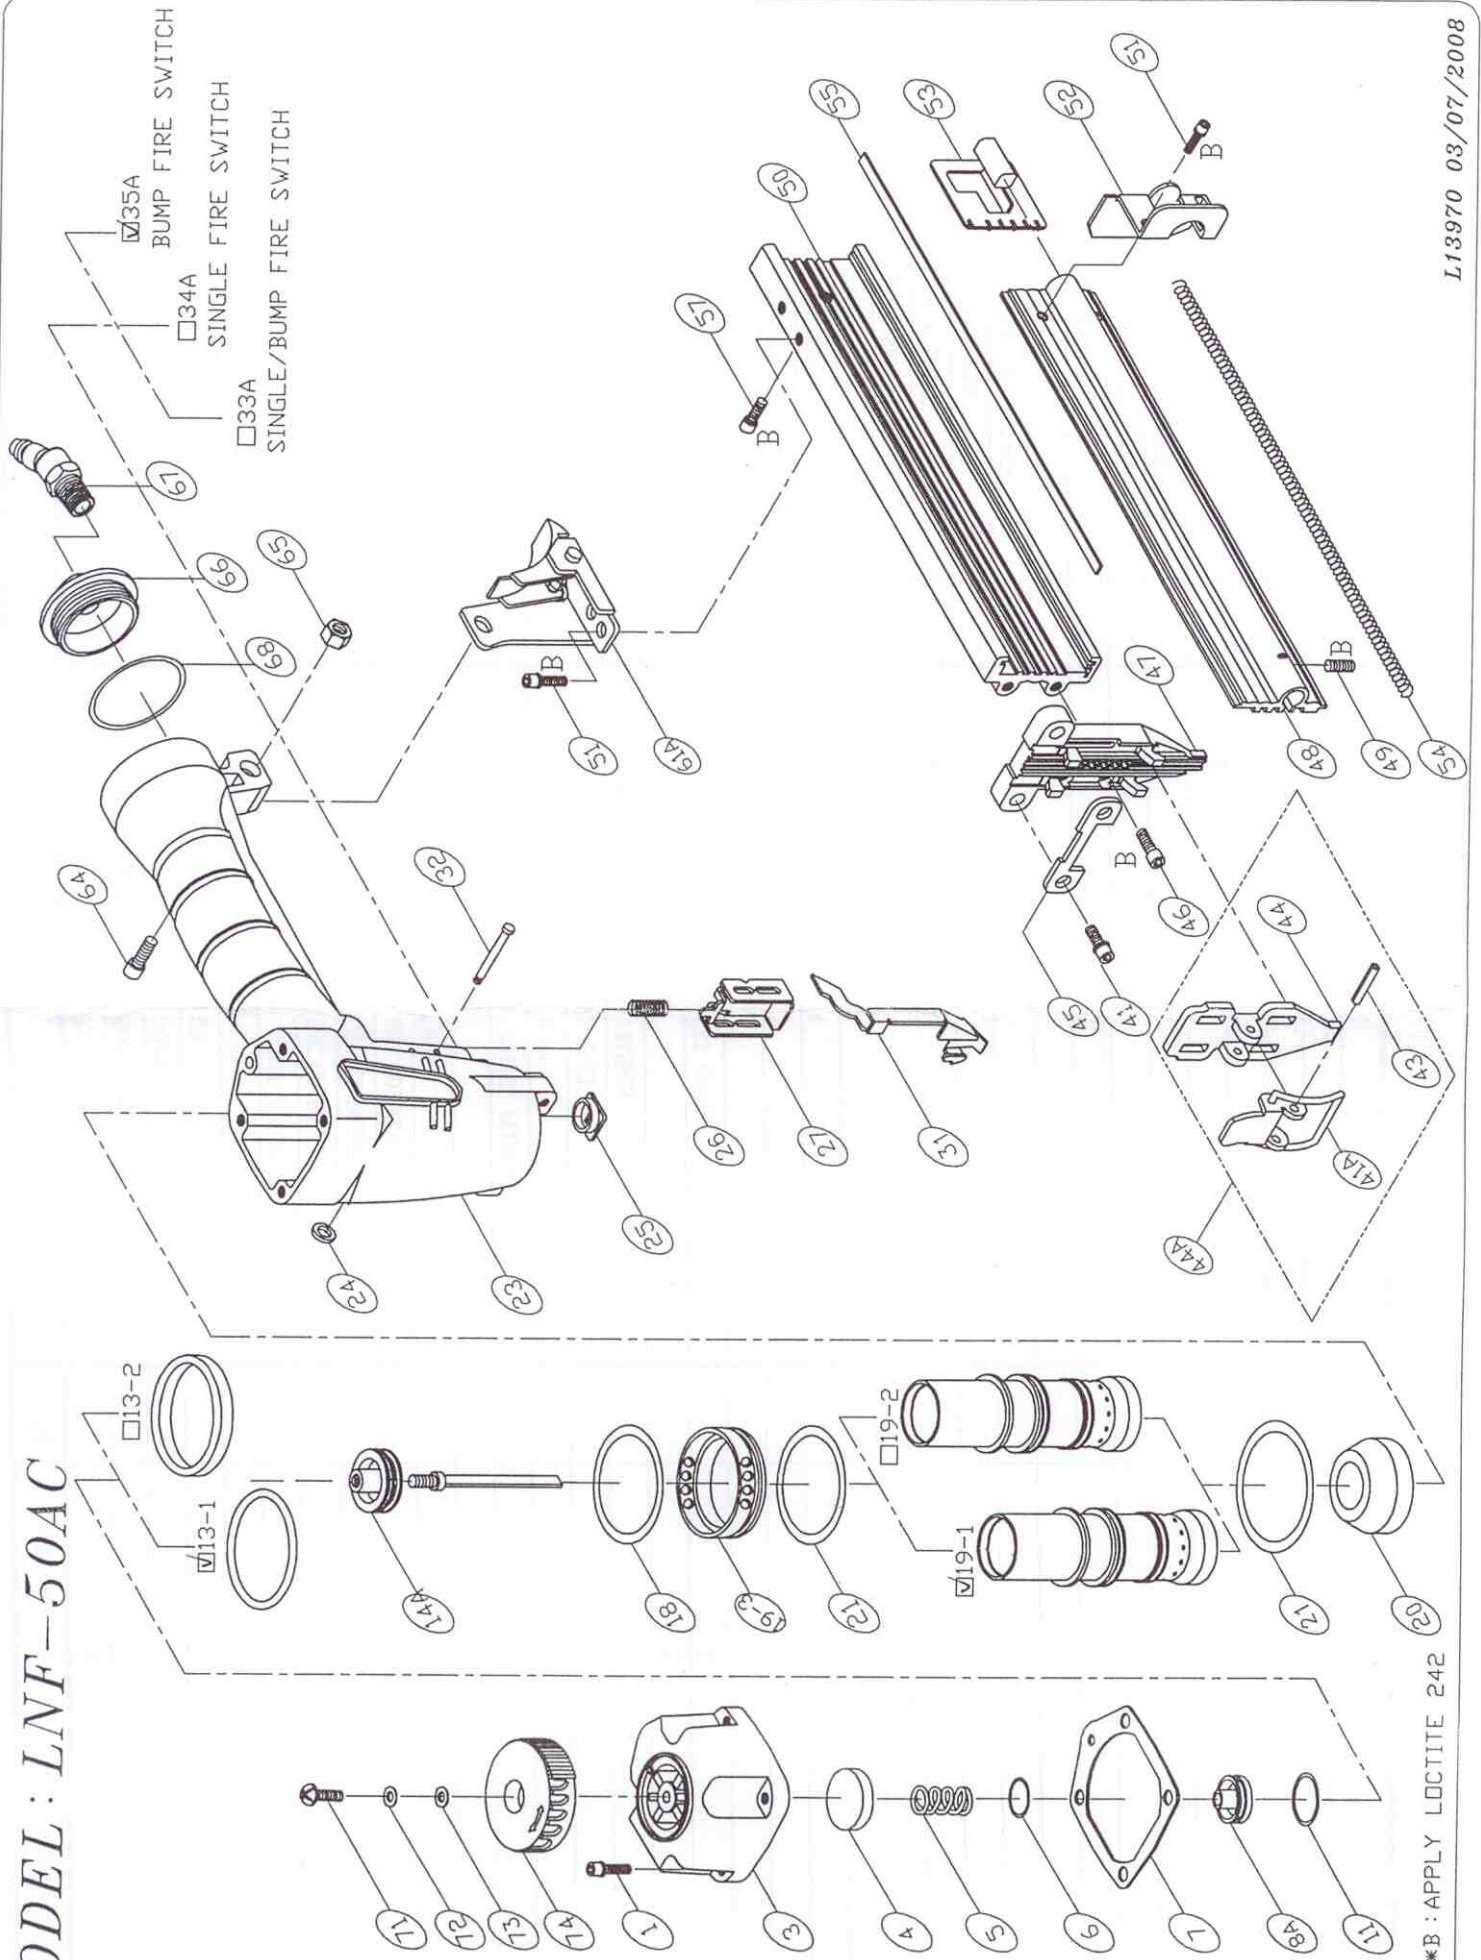

MODEL : LNF-50AC

*B : APPLY LOCTITE 242

PARTS LIST (LNF-50AC)

***WHEN ORDERING SPARE PARTS, PLEASE STATE ITEM NO, PART NO, PART NO. AND DESCRIPTION.**

ITEM	PART NO	DESCRIPTION	QTY	ITEM	PART NO	DESCRIPTION	QTY	ITEM	PART NO	DESCRIPTION	QTY
01	HS05080BW-20	HEX. SOC. HD. BOLT+SW	4	50	13105001	MAGAZINE	1				
03	13900306	CAP	1	51	HS04070BW-08	HEX. SOC. HD. BOLT+SW	4				
04	12100401	SEAL**	1	52	13105201	TAIL COVER	1				
05	12100501	SPRING**	1	53	13105301	PUSHER	1				
06	OR13824N	O RING**	1	54	12105401	SPRING**	1				
07	11100701	CAP SEAL**	1	55	12105501	NAIL GUIDE LINER	1				
08A	13900801A	HEAD VALVE ASM.	1	57	HS05080B-07	HEX. SOC. HD. BOLT	1				
11	OR31824N	O RING**	1	61A	13206101A	BRACKET ASSEMBLY	1				
13-1	OR23735N	O RING**	1	64	HS05080B-16	HEX. SOC. HD. BOLT	1				
13-2	13901304	PISTON RING	1	65	LN0500N	LOCK NUT	1				
14A	13901402A	DRIVER ASSEMBLY**	1	66	11106601	COVER	1				
18	OR44431N	O RING**	1	67	12106411	EURO SWIVEL PLUG MALE 1/4	1				
19-1	13901902	CYLINDER	1	68	OR40030N	O RING**	1				
19-2	13901902G	CYLINDER	1	71	US05080B-06	UM. HD. BOLT	1				
19-3	13901903	COLLAR	1	72	FW050120B-08	FLAT WASHER	1				
20	13902001	BUMPER**	1	73	12103301	SEAL	1				
21	OR35020N	O RING**	2	74	13907403	EXHAUST COVER	1				
23	11102309	BODY	1								
24	OR01919N	O RING**	2								
25	10902501	JOINT GUIDE	1								
26	11002601	SPRING	1								
27	11002702	GUIDE SAFETY LEVER	1								
31	13203101	SAFETY LEVER	1								
32	11103201	STEPPED PIN	2								
41	HS05080BW-25	HEX. SOC. HD. BOLT+SW	2								
41A	13104101A	LATCH**	1								
43	RP3020S	ROLLED PIN	1								
44	13104401	DRIVER GUIDE COVER	1								
44A	13104401A	DRIVER GUIDE COVER ASM	1								
45	12104501	SET PLATE	1								
46	HS04070B-12	HEX. SOC. HD. BOLT	2								
47	13104701	DRIVER GUIDE	1								
48	13104801	MAGAZINE COVER	1								
49	SS04070B-12	SET SCREW	1								