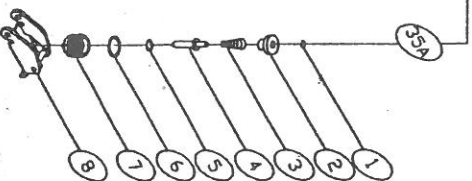

SWITCH OPTIONAL

33A (SINGLE/BUMP FIRE SWITCH)

ITEM	PART NO	DESCRIPTION
33A-1	DR0319R	O RING
33A-2	11003401	TRIGGER VALVE HEAD
33A-3	11006901	SPRING
33A-4	11003504	TRIGGER VALVE STEM
33A-5	DR2515H	O RING
33A-6	DR1119R	O RING
33A-7	11003803	TRIGGER VALVE GUIDE
33A-8	13907701	SINGLE/BUMP FIRE SWITCH
33A-9	PRO515R	PU RING
33A-10	13904501A	TRIGGER ASSEMBLY

34A (SINGLE FIRE SWITCH)

ITEM	PART NO	DESCRIPTION
34A-1	DR0319R	O RING
34A-2	11003401	TRIGGER VALVE HEAD
34A-3	11006901	SPRING
34A-4	11003504	TRIGGER VALVE STEM
34A-5	DR2515H	O RING
34A-6	DR1119R	O RING
34A-7	11003803	TRIGGER VALVE GUIDE
34A-8	13904501A	TRIGGER ASSEMBLY

35A (BUMP FIRE SWITCH)

ITEM	PART NO	DESCRIPTION
35A-1	DR0319R	O RING
35A-2	11003401	TRIGGER VALVE HEAD
35A-3	11006901	SPRING
35A-4	11003503	TRIGGER VALVE STEM
35A-5	DR2515H	O RING
35A-6	DR1119R	O RING
35A-7	11003803	TRIGGER VALVE GUIDE
35A-8	15104501A	TRIGGER ASSEMBLY