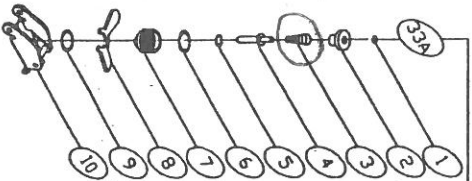

SWITCH OPTIONAL

33A (SINGLE/BUMP FIRE SWITCH)

ITEM	PART NO	DESCRIPTION
33A-1	DR0319R	O RING
33A-2	11003401	TRIGGER VALVE HEAD
33A-3	11006901	SPRING
33A-4	11003504	TRIGGER VALVE STEM
33A-5	DR2515H	O RING
33A-6	DR1119R	O RING
33A-7	11003803	TRIGGER VALVE GUIDE
33A-8	13907701	SINGLE/BUMP FIRE SWITCH
33A-9	PRO515R	PU RING
33A-10	13904501A	TRIGGER ASSEMBLY

34A (SINGLE FIRE SWITCH)

ITEM	PART NO	DESCRIPTION
34A-1	DR0319R	O RING
34A-2	11003401	TRIGGER VALVE HEAD
34A-3	11006901	SPRING
34A-4	11003504	TRIGGER VALVE STEM
34A-5	DR2515H	O RING
34A-6	DR1119R	O RING
34A-7	11003803	TRIGGER VALVE GUIDE
34A-8	13904501A	TRIGGER ASSEMBLY

35A (BUMP FIRE SWITCH)

ITEM	PART NO	DESCRIPTION
35A-1	DR0319R	O RING
35A-2	11003401	TRIGGER VALVE HEAD
35A-3	11006901	SPRING
35A-4	11003503	TRIGGER VALVE STEM
35A-5	DR2515H	O RING
35A-6	DR1119R	O RING
35A-7	11003803	TRIGGER VALVE GUIDE
35A-8	15104501A	TRIGGER ASSEMBLY