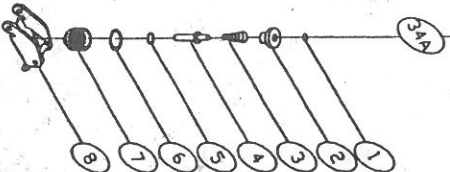

SWITCH OPTIONAL

33A (SINGLE/BUMP FIRE SWITCH)

ITEM	PART NO	DESCRIPTION
33A-1	DR0319R	O RING
33A-2	11003401	TRIGGER VALVE HEAD
33A-3	11006901	SPRING
33A-4	11003504	TRIGGER VALVE STEM
33A-5	DR2515H	O RING
33A-6	DR1119R	O RING
33A-7	11003803	TRIGGER VALVE GUIDE
33A-8	13907701	SINGLE/BUMP FIRE SWITCH
33A-9	PRO515R	PU RING
33A-10	13904501A	TRIGGER ASSEMBLY

34A (SINGLE FIRE SWITCH)

ITEM	PART NO	DESCRIPTION
34A-1	DR0319R	O RING
34A-2	11003401	TRIGGER VALVE HEAD
34A-3	11006901	SPRING
34A-4	11003504	TRIGGER VALVE STEM
34A-5	DR2515H	O RING
34A-6	DR1119R	O RING
34A-7	11003803	TRIGGER VALVE GUIDE
34A-8	13904501A	TRIGGER ASSEMBLY

35A (BUMP FIRE SWITCH)

ITEM	PART NO	DESCRIPTION
35A-1	DR0319R	O RING
35A-2	11003401	TRIGGER VALVE HEAD
35A-3	11006901	SPRING
35A-4	11003503	TRIGGER VALVE STEM
35A-5	DR2515H	O RING
35A-6	DR1119R	O RING
35A-7	11003803	TRIGGER VALVE GUIDE
35A-8	15104501A	TRIGGER ASSEMBLY