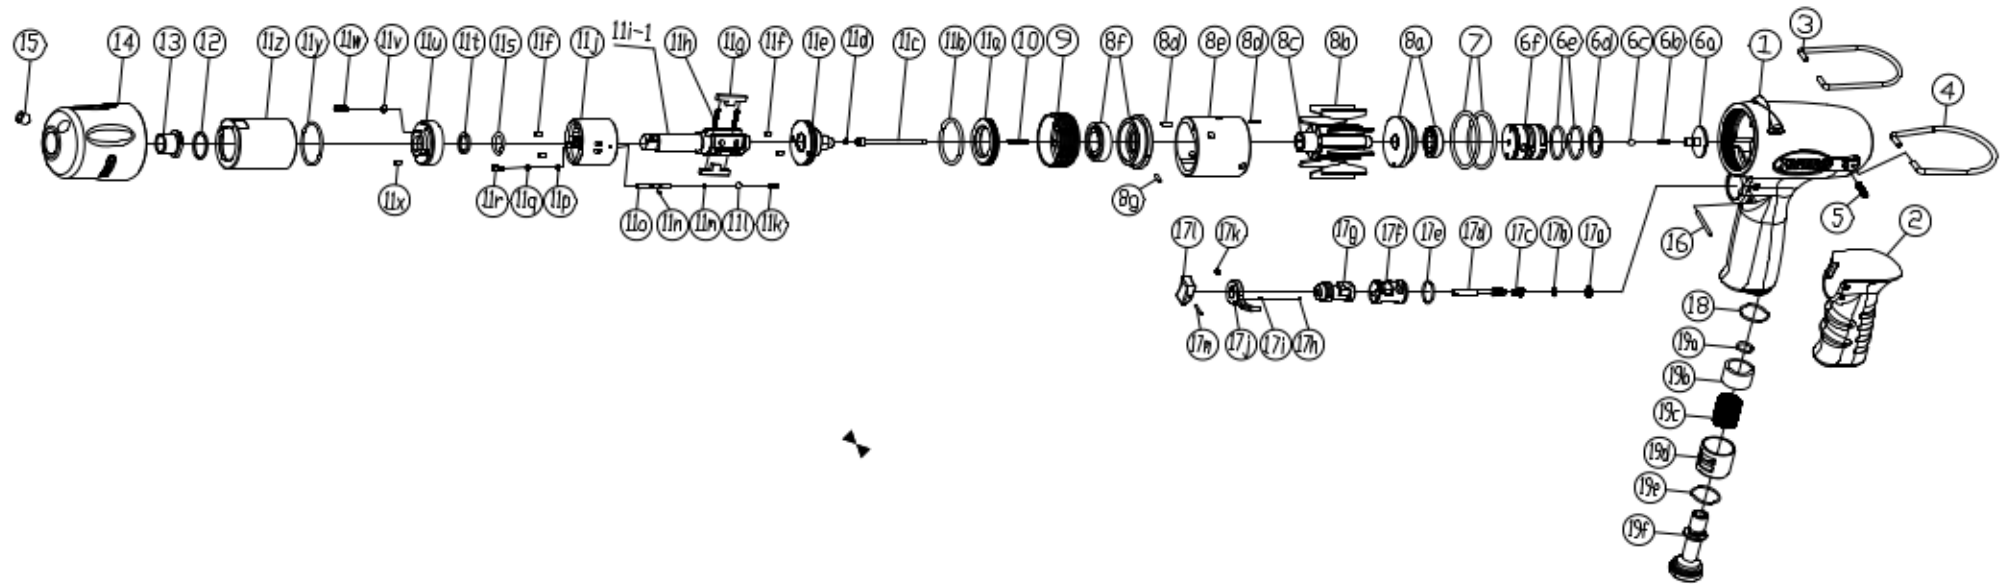

# AP07PSF-W

Index no.	Code No.	Part Name	Qty	Index no.	Code No.	Part Name	Qty	Index no.	Code No.	Part Name	Qty	Index no.	Code No.	Part Name	Qty
1	30860180040	Pistol Housing	1	11	30220262030	Liner Casing Ass'y ↓	1set	11w	30221210030	Oil Screw	1	18		O-Ring	1
2	30861810010	Rubber Grip	1	11a	30220350030	Liner Cap	1	11x	41330060030	Pin	1	19	30130802031	Exhaust Ass'y ↓	1set
3	30080440030	Suspension loop	1	11b	40300026010	O-Ring	1	11y	40320003010	O-Ring	1	19a		O-Ring	1
4	30820440030	Rear Suspension loop	1	11c	30241050000	Transmission Piston	1	11z	30220260030	Liner Casing	1	19b	30130820001	Silencer	1
5	40205180035	Hexagonal Bolt	1	11d	40300013010	O-Ring	1	12	30220360000	Front Washer	1	19c	30130810000	Fliter	1
6	30240912030	100	1set	11e	30280340000	Transmission Plate	1	13	30220090000	Bushing	1	19d	30780790000	Exhaust Block set	1
6a	30240940030	Piston	1	11f	41330050000	Pin	4	14	30840020180	Front Casing	1	19e		O-Ring	1
6b	30240930000	Spring	1	11g	30220320000	Drive Blade	2	15	4240003030	Screw Plug	1	19f	30780800030	Exhaust Body	1
6c	40504500000	Ball	1	11h	30220330030	Blade Spring	2	16	41320235030	Pin	1				
6d	30240920020	Washer	1	11i-1	30230310000	Main Shaft-B	1	17	30220632030	Lever Bushing Ass'y ↓	1set				
6e	40330009010	O-Ring	2	11j	30240290000	Liner	1	17a	30080740210	Washer	1				
6f	30240910030	Equilibrate the switch	1	11k	30241070000	Spring	1	17b	40340005811	O-Ring	1				
7	40300009010	O-Ring	1	11l	40503000000	Ball	1	17c	30600680000	Spring	1				
8	30220552230	Cylinder Ass'y ↓	1set	11m	40300011010	O-Ring	1	17d	30080720030	Valve Rod	1				
8a	30220502230	Rear plate Ass'y ↓	1set	11n	41320058000	Pin	1	17e	40320009010	O-Ring	1				
8b	30220490000	Blade	9	11o	30241080000	Liner Shaft	1	17f	30220630030	Throttle Bushing	1				
8c	30240560030	Rotor	1	11p	40300012010	O-Ring	1	17g	30080620030	Reverse Valve	1				
8d	41225060030	Pin	2	11q	30091230210	Washer	1	17h	40503000000	Ball	1				
8e	30220550230	Cylinder	1	11r	30241220030	Adjust Screw	1	17i	30080710030	Spring	1				
8f	30840432230	Front Plate Ass'y ↓	1	11s	30221258011	X-Ring	1	17j	30080730030	R.L Lever	1				
8g	41320050000	Pin	1	11t	30221260210	Washer	1	17k	41404060030	Firm Screw	1				
9	30260390030	Connection set	1	11u	30240280000	Liner Plate	1	17l	30840690010	Trigger	1				
10	30240950030	Spring	1	11v	40300018010	O-Ring	1	17m	41220140030	Pin	1				