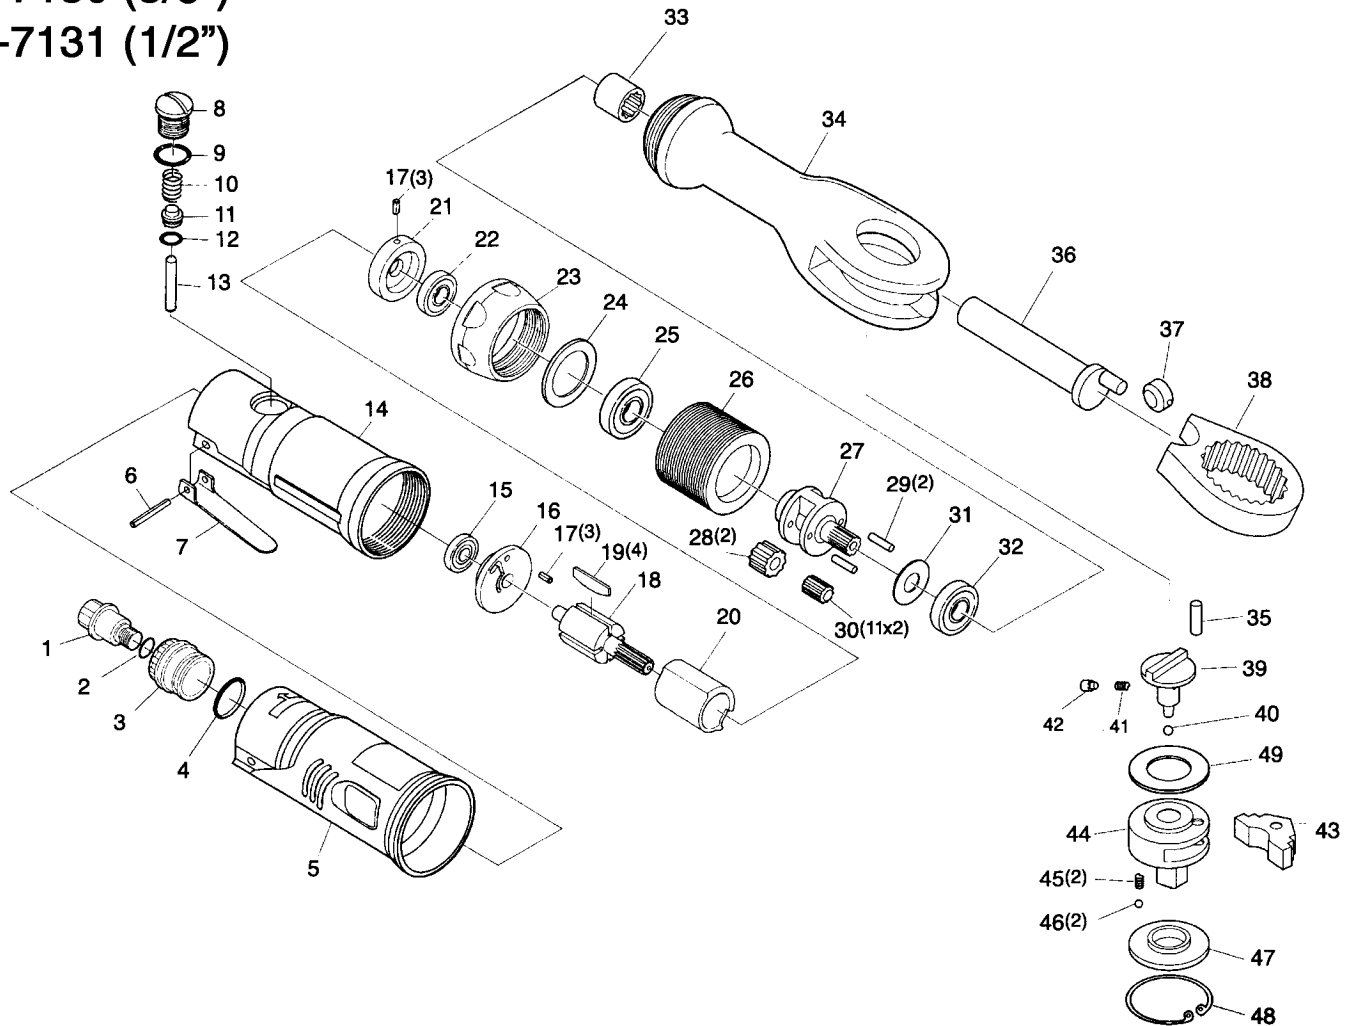

1/2" & 3/8" SQ.DR. AIR RATCHET WRENCH

EXPLODED VIEW

SP-7130 (3/8")

SP-7131 (1/2")

PARTS LIST

Index No.	Parts No.	Description	Qty. Per tool
1	713001	Swivel Inlet Bushing	1
2	713002	O-Ring	1
3	713003	Exhaust Sleeve	1
4	713004	O-Ring	1
5	713005	Housing Cover	1
6	713006	Spring Pin	1
7	713007	Throttle Lever	1
8	713008	Valve Screw	1
9	713009	Valve Screw O-Ring	1
10	713010	Throttle Valve Spring	1
11	713011	Throttle Valve	1
12	713012	Throttle Valve O-Ring	1
13	713013	Throttle Plunger	1
14	713014	Motor Housing	1
15	713015	Ball Bearing	1
16	713016	Rear End Plate	1
17	713017	Spring Pin	3
18	713018	Rotor	1
19	713019	Rotor Blade	4
20	713020	Cylinder	1
21	713021	Front End Plate	1
22	713022	Ball Bearing	1
23	713023	Clamp Nut	1
24	713024	Washer	1
25	713025	Ball Bearing	1
26	713026	Internal Gear	1

Index No.	Parts No.	Description	Qty. Per tool
27	713027	Planet Cage	1
28	713028	Planet Gear	2
29	713029	Planet Pin	2
30	713030	Needle Roller	22
31	713031	Washer	1
32	713032	Ball Bearing	1
33	713033	Needle Bearing	1
34	713034	Ratchet Housing	1
35	713035	Dowel Pin	1
36	713036	Crank Shaft	1
37	713037	Drive Bushing	1
38	713038	Yoke	1
39	713039	Reverse Button (3/8")	1
	713139	Reverse Button (1/2")	1
40	713040	Steel Ball	1
41	713041	Ratchet Spring	1
42	713042	Lock Pin	1
43	713043	Ratchet Pawl	1
44	713044	Ratchet Anvil (3/8")	1
	713144	Ratchet Anvil (1/2")	1
45	713045	Spring	2
46	713046	Steel Ball	2
47	713047	Thrust Washer (3/8")	1
	713147	Thrust Washer (1/2")	1
48	713048	Retaining Ring	1
49	713049	Spacer	1