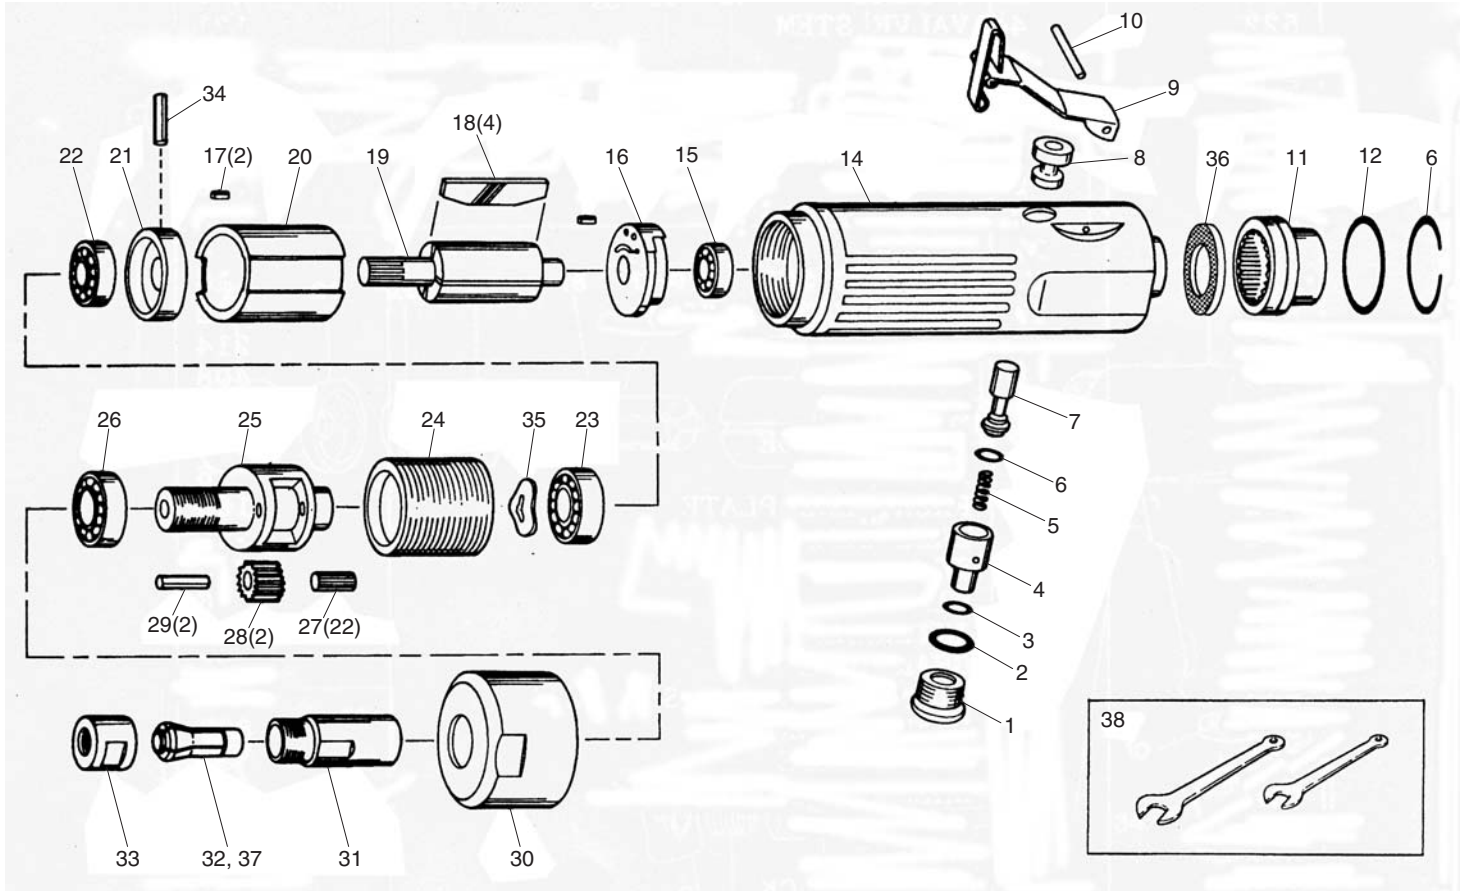

STRAIGHT DIE GRINDER [SHANK SIZE:1/4"]

EXPLODED VIEW SP-1523S

PARTS LIST

Index No.	Parts No.	Description	Qty. Per tool
1	523-01	Valve Screw	1
2	523-02	O-Ring	1
3	523-03	O-Ring	1
4	523-04	Air Regulator	1
5	523-05	Spring	1
6	523-06	O-Ring	1
7	523-07	Valve Stem	1
8	523-08	Valve Bushing	1
9	523-09	Throttle Lever	1
10	523-10	Lever Pin	1
11	523-11	Exhaust Sleeve	1
12	523-12	O-Ring	1
13	523-13	Retainer Ring	1
14	523-14	Motor Housing Assy Incl:8	1
15	523-15	Ball Bearing	1
16	523-16	Rear End Plate	1
17	523-17	Motor Pin	2
18	523-18	Rotor Blade	4
19	523-19	Rotor	1
20	523-20	Cylinder	1
21	523-21	Front End Plate	1
22	523-22	Ball Bearing	1
23	523-23	Ball Bearing	1
24	523-24	Internal Gear	1
25	523-25	Planet Cage	1
26	523-26	Ball Bearing	1
27	523-27	Needle Bearing	22
28	523-28	Planet Gear	2
29	523-29	Planet Pin	2

Index No.	Parts No.	Description	Qty. Per tool
30	523-30	Housing Cap	1
31	523-31	Pinion	1
32	523-32	1/4" Collet	1
33	523-33	Collet Nut	1
34	523-34	Roll Pin	1
35	523-35	Wave Washer	1
36	523-36	Muffler	1
37	523-37	6mm Collet	1
38	523-38	Spanner Set	1