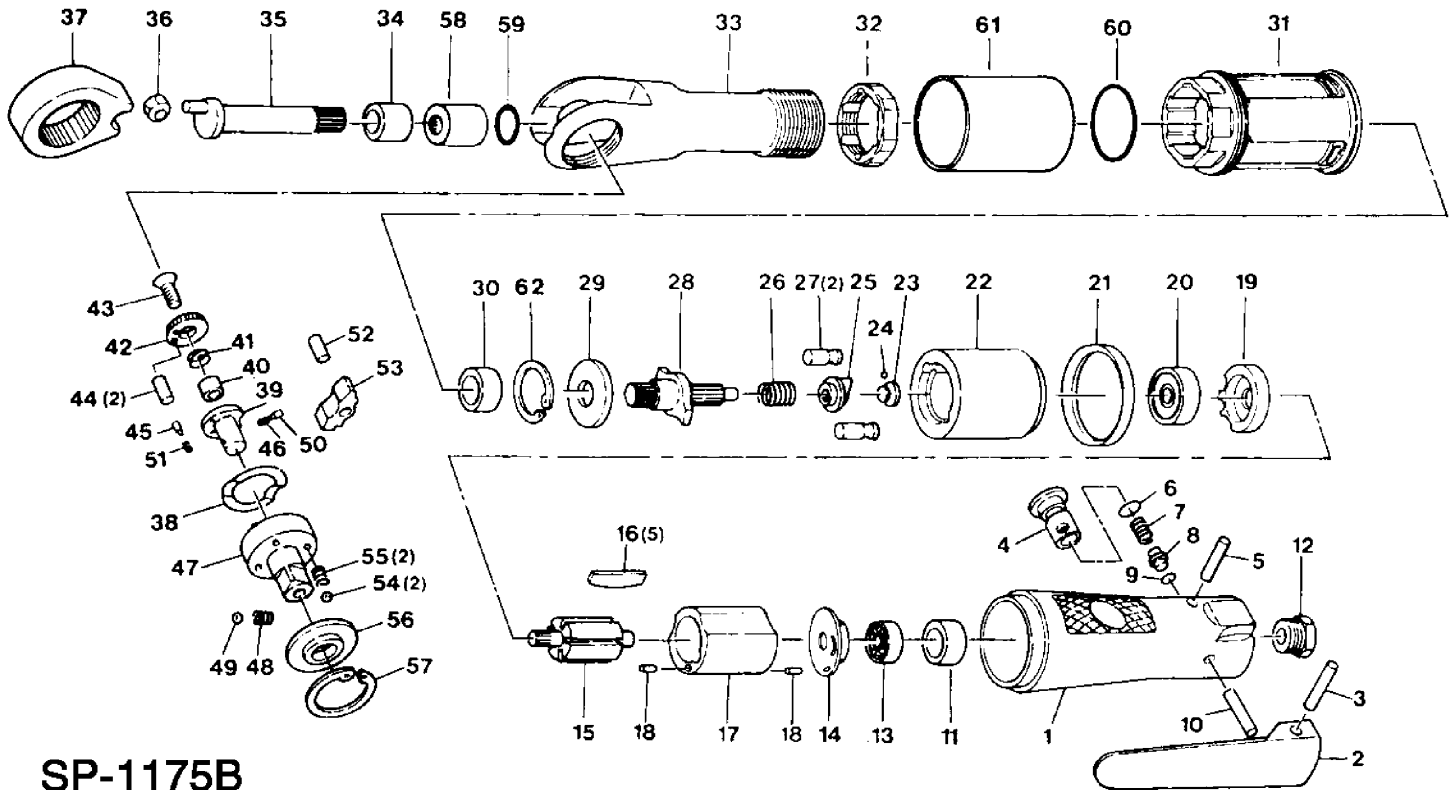

3/8" & 1/2" SQ.DR. RATCHEPACT™ T.M.

EXPLODED VIEW

RatchePact™

SP-1175B
SP-1176B

PARTS LIST

INDEX	PART NO.	DESCRIPTION	QTY.
1	175B01	Motor Housing	1
2	175B02	Throttle Lever	1
3	175B03	Lever Pin	1
4	175B04	Regulator	1
5	175B05	Throttle Lever Pin	1
6	175B06	Valve Screw O-Ring	1
7	175B07	Throttle Valve Spring	1
8	175B08	Throttle Valve	1
9	175B09	Throttle Valve O-Ring	1
10	175B10	Throttle Plunger	1
11	175B11	Bearing Cap	1
12	175B12	Inlet Bushing	1
13	175B13	Rear Rotor Ball Bearing	1
14	175B14	Rear End Plate	1
15	175B15	Rotor	1
16	175B16	Rotor Blade	5
17	175B17	Cylinder	1
18	175B18	Dowel Pin	2
19	175B19	Front End Plate	1
20	175B20	Front Rotor Ball Bearing	1
21	175B21	Lock Spacer	1
22	175B22	Hammer Cage	1
23	175B23	Cam Ball Pilot	1
24	175B24	Cam Ball	1
25	175B25	Cam Hammer	1
26	175B26	Cam Release Spring	1
27	175B27	Anvil Hammer Pin	2
28	175B28	Anvil	1
29	175B29	Anvil Spacer	1
30	175B30	Housing Bushing	1
31	175B31	Clutch Housing	1
32	175B32	Clamp Nut	1

INDEX	PART NO.	DESCRIPTION	QTY.
33	175B33	Ratchet Housing	1
34	175B34	Crankshaft Bushing	1
35	175B35	Crankshaft	1
36	175B36	Drive Bushing	1
37	175B37	Ratchet Yoke	1
38	175B38	Wear Washer	1
39	175B33-176B33	Reverse Shaft (3/8" - 1/2")	1
40	175B40	Reverse Collar	1
41	175B41	Reverse Knob Spring	1
42	175B42	Reverse Knob	1
43	175B43	Reverse Knob Screw	1
44	175B44	Reverse Push Pin	2
45	175B45	Lock Pin	1
46	175B46	Ratchet Spring	1
47	175B47	Ratchet Anvil (3/8")	1
	176B47	Ratchet Anvil (1/2")	1
48	175B48-176B48	Spring (3/8" - 1/2")	1
49	175B49-176B49	Steel Ball (3/8" - 1/2")	1
50	175B50	Lock Pin	1
51	175B51	Ratchet Spring	1
52	175B52	Ratchet Pawl Pin	1
53	175B53	Ratchet Pawl	1
54	175B54	Detent Ball	2
55	175B55	Detent Spring	2
56	175B56-176B56	Thrust Washer (3/8" - 1/2")	1
57	175B57	Anvil Retaining Ring	1
58	175B58	Coupling	1
59	175B59	O-Ring	1
60	175B60	O-Ring	1
61	175B61	Pipe	1
62	175B62	Retaining Ring	1