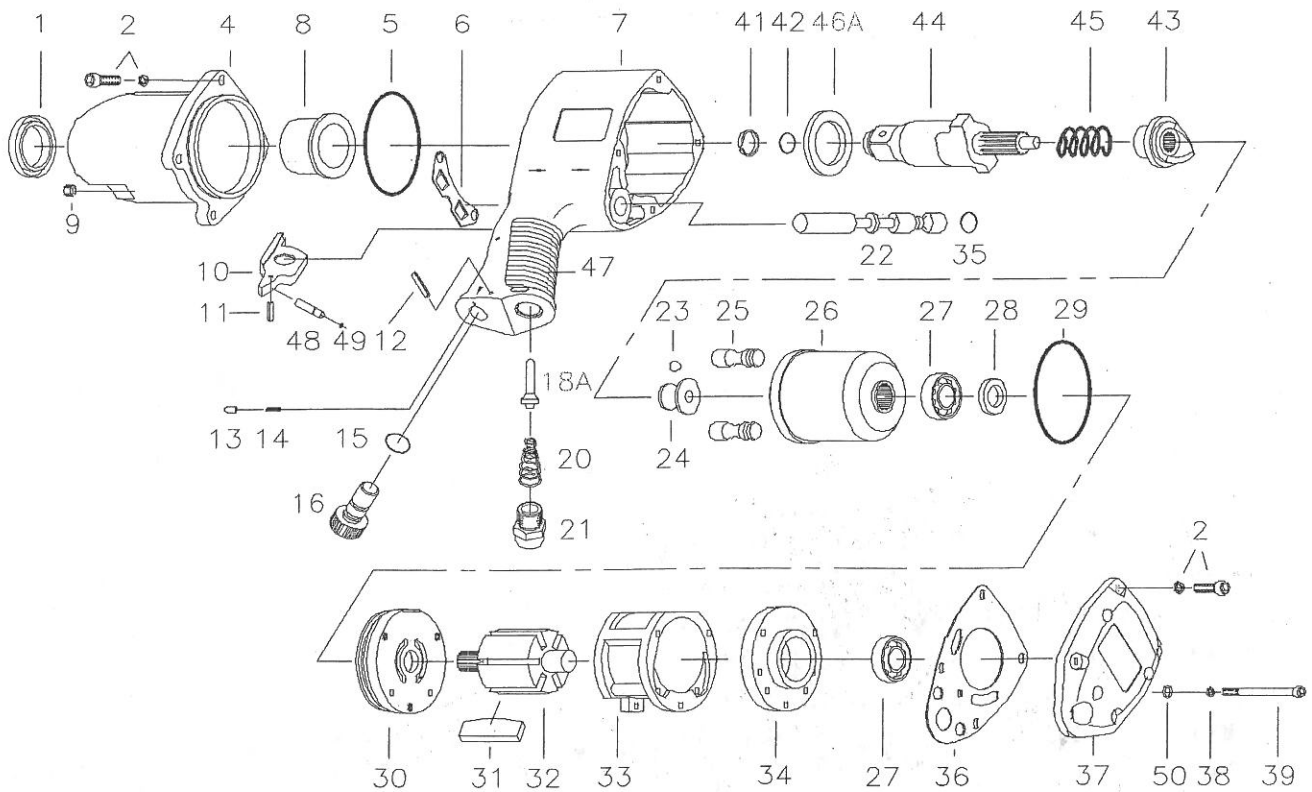

3/4" AIR IMPACT WRENCH (PIN CLUTCH)

SA2329

PARTS NO.	DESCRIPTION	Q'TY	PARTS NO.	DESCRIPTION	Q'TY
SA2329PA01	Oil Seal	1	SA2329PA27	Ball Bearing	2
SA2329PA02	Screw	8	SA2329PA28	Oil Seal	1
SA2329PA04	Hammer Case	1	SA2329PA29	O-Ring	1
SA2329PA05	O-Ring	1	SA2329PA30	Font End Plate	1
SA2329PA06	Exhausting Deflection	1	SA2329PA31	Rotor Blade	6
SA2329PA07	Motor Housing	1	SA2329PA32	Rotor	1
SA2329PA08	Bushing	1	SA2329PA33	Cylinder	1
SA2329PA09	Set Screw	1	SA2329PA34	Rear End Plate	1
SA2329PA10	Trigger	1	SA2329PA35	O-Ring	1
SA2329PA11	Spring Pin	1	SA2329PA36	Rear Gasket	1
SA2329PA12	Spring Pin	1	SA2329PA37	Rear Cover	1
SA2329PA13	Pin	1	SA2329PA38	Spring Washer	3
SA2329PA14	Spring	1	SA2329PA39	Screw	3
SA2329PA15	O-Ring	1	SA2329PA41	Anvil Collar	1
SA2329PA16	Regulator Valve	1	SA2329PA42	O-Ring	1
SA2329PA18A	Valve Stem Set	1	SA2329PA43	Hammer Cam	1
SA2329PA20	Spring	1	SA2329PA44	Anvil	1
SA2329PA21	Hose Adaptor 18NPT	1	SA2329PA45	Anvil(6")	1
	Hose Adaptor 19PT		SA2329PA46A	Spring	1
	Hose Adaptor 19PF		SA2329PA47	Washer	1
SA2329PA22	Reverse Valve	1	SA2329PA48	Rubber	1
SA2329PA23	Ball	1	SA2329PA49	Push Pin	1
SA2329PA24	Spindle Guide	1	SA2329PA50	O-Ring	1
SA2329PA25	Hammer Pin	2		Washer	3
SA2329PA26	Hammer Cage	1			