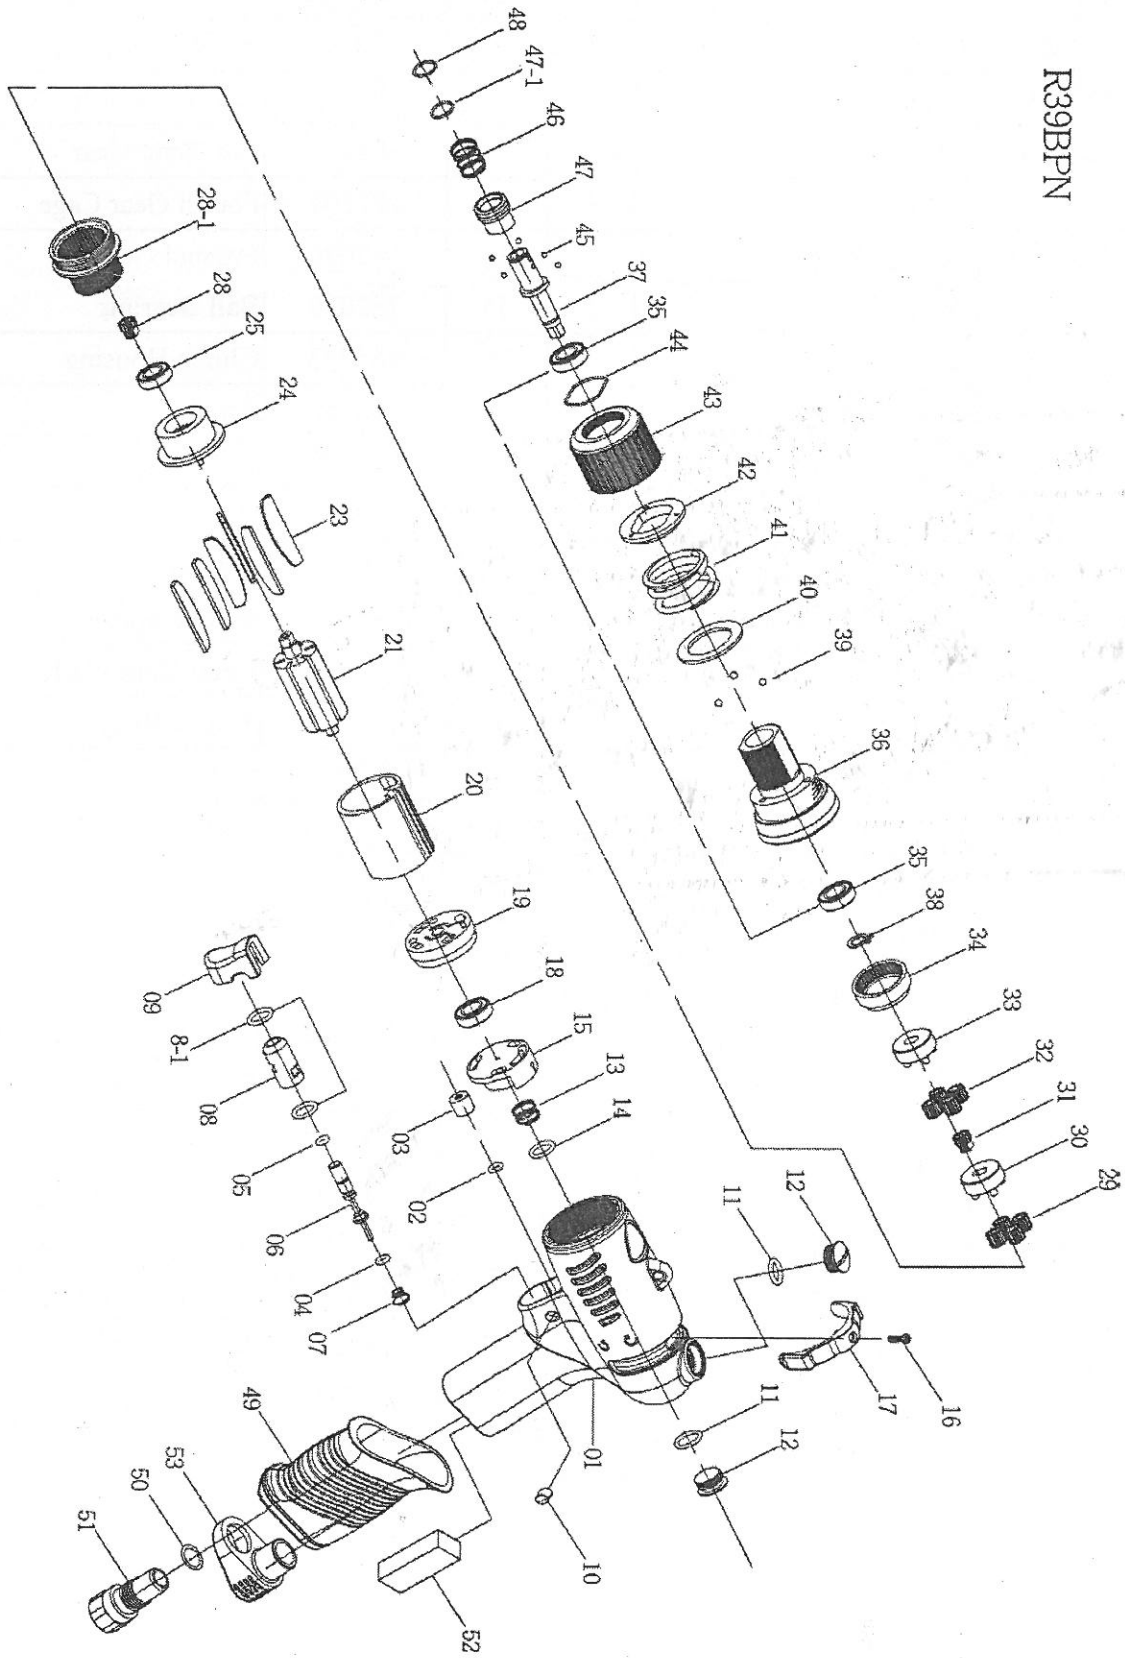

PNEUMATIC SCREWDRIVER MODEL NO.

SA-R39BPN

R39BPN

PNEUMATIC SCREWDRIVER MODEL NO.

SA-R39BPN

No.	Part No.	Part Name	Q'ty	No.	Part No.	Part Name	Q'ty
1	5L2107	Pistol Housing (Green)	1	30	1P2280	Third Gear Cage	1
2	7Q2008	O Ring	1	31	1P5101	14T Main Gear	1
3	2C2003-A	Blank Cap	1	32	1P2131	14T Plant Gear	4
4	7Q2007	O Ring	1	33	1P2294	Fourth Gear Cage	1
5	7Q6112	Valve O-Ring	1	34	1S2070	Internal Gear	1
6	6S2023	Valve Pin	1	35	7S2010	Ball Bearing	2
7	6N2106	Cone Spring	1	36	5A5353	Clutch Housing	1
8	6S2024	Valve Bushing	1	37	3S5060	Anvil	1
8-1	7Q2009	O-Ring	2	38	6N2081	C Ring	1
9	5L2102	Button (Blue)	1	39	7S2112	Ball	3
10	5L2112	Cap (Blue)	2	40	2S5233	Washer	1
11	2Q5001	O Ring	2	41	6N3017	Torque Spring	1
12	2S2011	Screw Cap	2	42	3S3222	Regulation Washer	1
13	6N2108	Spring	1	43	3A3033	Torque Ring	1
14	7Q2017	Valve O-Ring	1	44	6N3301	C Ring	1
15	6S2204	Valve	1	45	7S2112	Ball	5
16	7S2107	Set Screw And Washer	1	46	6N2132	Spring	1
17	5L2106	Switch (Blue)	1	47	5S2124	Bit Slide Sleeve	1
18	7S2001	Ball Bearing	1	47-1	2S2111	Washer	1
19	1S3001-A	End Plate	1	48	6N3302	C Ring	1
20	1P3005	Cylinder	1	49	5L3206	Pistol Cover	1
21	1S3045	Rotor	1	50	2Q5001	O Ring	1
23	1P3081	Blade	6	51	2S2005	Air Inlet Bushing [PT]	1
24	1P3061	Front Plate	1	51	2S2008	Air Inlet Bushing [PS]	1
25	7S2002	Ball Bearing	1	51	2S2006	Air Inlet Bushing [NPT]	1
28	1G6279	18T Main Gear	1	52	2P3040	Silencer	1
28-1	1S2071	Internal Gear	1	53	2P3041	Silencer For Pistol	1
29	1P2110	12T Plate Gear	4				