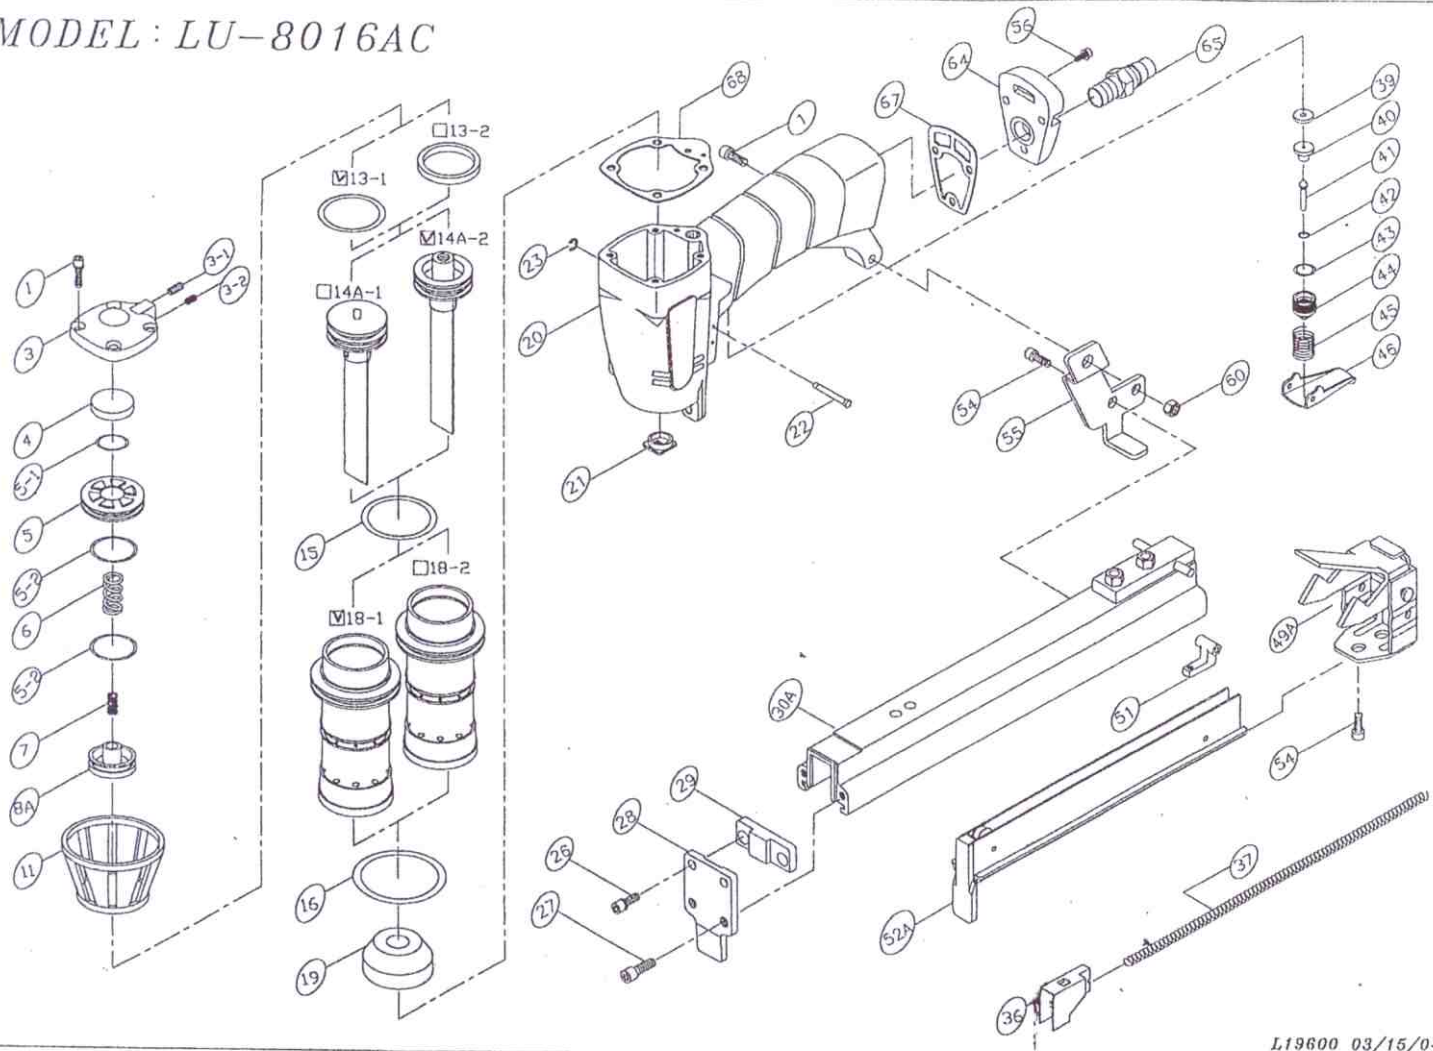

MODEL : LU-8016AC

L19600 03/15/04

**PARTS LIST (LU-8016AC)** \*WHEN ORDERING SPARE PARTS,PLEASE STATE ITEM No.PART No. AND DESCRIPTION.

ITEM	PART NO	DESCRIPTION	ITEM	PART NO	DESCRIPTION	ITEM	PART NO	DESCRIPTION
1	HS0516BW	HEX. SOC. HD. BOLT+SW	39	12103301	SEAL			
3	16800301	CAP	40	12103401	TRIGGER VALVE HEAD			
3-1	SS0604S	SET SCREW	41	12103501	TRIGGER VALVE STEM			
3-2	SS0304S	SET SCREW	42	OR1919H	O RING**			
4	10200501	SEAL	43	OR1119R	O RING**			
5	16801301	PISTON STOPPER	44	12103801	TRIGGER VALVE GUIDE			
5-1	OR1224R	O RING**	45	12103901	SPRING			
5-2	OR2725R	O RING**	46	10203001	TRIGGER			
6	16800501	SPRING**	49A	10405201A	END CORE ASM.			
7	10200401	SPRING**	51	19004801	SET PLATE			
8A	10200801A	HEAD VALVE ASM.	52A	16604001A	STAPLE GUIDE UNIT			
11	10201201	COLLAR	54	HS0408B	HEX. SOC. HD. BOLT			
13-1	OR1830R	O RING**	55	10405601	BRACKET			
13-2	11501303	PISTON RING	56	HS0416BW	HEX. SOC. HD. BOLT+SW			
14A-1	19100801A	DRIVER ASSEMBLY**	60	LN0500N	LOCK NUT			
14A-2	19100803A	DRIVER ASSEMBLY**	64	16806401	END CAP			
15	OR3224R	O RING**	65	12106401	AIR PLUG			
16	OR2420R	O RING**	67	16806701	GASKET			
18-1	16801801	CYLINDER	68	16806801	GASKET**			
18-2	16801801G	OIL LESS CYLINDER						
19	11502001	BUMPER**						
20	19602001	BODY						
21	19103001	JOINT GUIDE						
22	10202201	STEPPED PIN						
23	ER0200H	E RING						
26	HS0518BW	HEX. SOC. HD. BOLT+SW						
27	HS0412B	HEX. SOC. HD. BOLT						
28	19103601	NOSE						
29	10703801	SET PLATE						
30A	22203801A	MAGAZINE						
36	19104501	PUSHER						
37	10404301	SPRING**						

NO : L19600